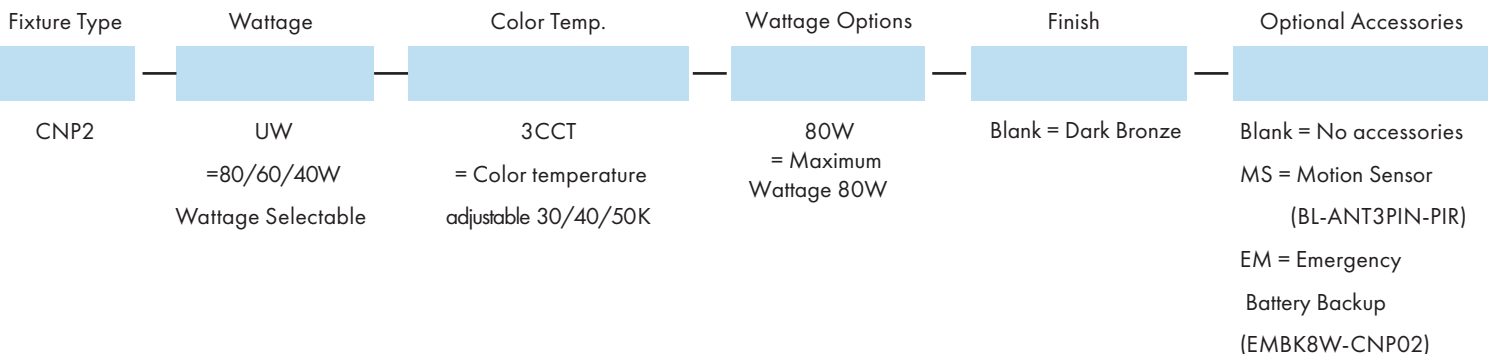

CNP2 Series

Wattage and 3CCT Selectable Canopy

Fixture Type:

Project Name

Location:

Date:

Features

- Durable die-cast aluminum housing and heat dissipating fins for excellent thermal control
- Impact resistant tempered glass
- Dark bronze powder coat finish
- Wattage selectable 80W/60W/40W
- 3CCT Color temperature adjustable 3000K/4000K/5000K
- Efficacy up to 135 LPW
- Surface mount or pendant mount
- Optional accessories internal emergency battery and motion sensor

Dimensions

Product Performance Standard

Size	10" x 10" x 2.7"	Power Factor	90%
Weight	6 lb	Life Span	50,000 Hrs
IP Rate	IP65	Dimmable	0-10V Dimmable
Color Temp	3000K/4000K/5000K	Efficacy	Up to 135 lm/W
CRI	80	Warranty	5 Years
Input Voltage	100-277V	Ambient Operation Temperature	-40C° (-40°F) ~ 45C° (113°F)

Ordering Guide

Example: CNP2-UW3CCT-80W

CNP2 Series

Wattage and 3CCT Selectable Canopy

Fixture Type:

Project Name

Location:

Date: