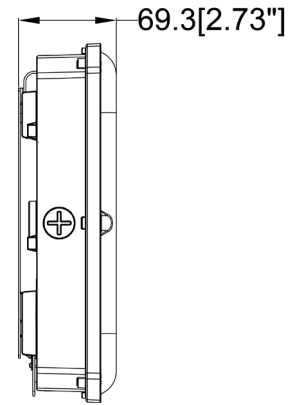

CNP2 Series

Wattage and 3CCT Selectable Canopy

Fixture Type:

Project Name

Location:

Date:

Features

- Durable die-cast aluminum housing and heat dissipating fins for excellent thermal control
- Impact resistant tempered glass
- Dark bronze powder coat finish
- Wattage selectable 80W/60W/40W
- 3CCT Color temperature adjustable 3000K/4000K/5000K
- Efficacy up to 135 LPW
- Surface mount or pendant mount
- Optional accessories internal emergency battery and motion sensor

Dimensions

Product Performance Standard

Size	10" x 10" x 2.7"	Power Factor	90%
Weight	6 lb	Life Span	50,000 Hrs
IP Rate	IP65	Dimmable	0-10V Dimmable
Color Temp	3000K/4000K/5000K	Efficacy	Up to 135 lm/W
CRI	80	Warranty	5 Years
Input Voltage	100-277V	Ambient Operation Temperature	-40C° (-40°F) ~ 45C° (113°F)