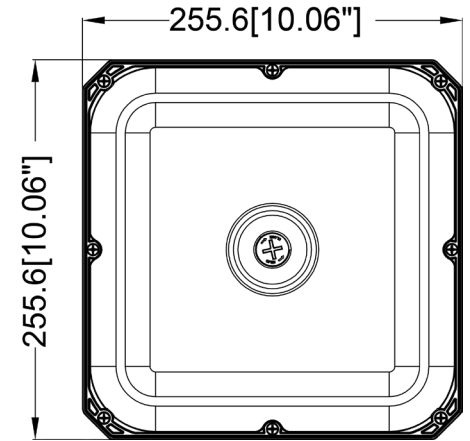

CNP2 Series

Wattage and 3CCT Selectable Canopy

Fixture Type:

Project Name

Location:

Date:

Features

- Durable die-cast aluminum housing and heat dissipating fins for excellent thermal control
- Impact resistant tempered glass
- Dark bronze powder coat finish
- Wattage selectable 80W/60W/40W
- 3CCT Color temperature adjustable 3000K/4000K/5000K
- Efficacy up to 135 LPW
- Surface mount or pendant mount
- Optional accessories internal emergency battery and motion sensor

Dimensions

Product Performance Standard

Size	10" x 10" x 2.7"	Power Factor	90%
Weight	6 lb	Life Span	50,000 Hrs
IP Rate	IP65	Dimmable	0-10V Dimmable
Color Temp	3000K/4000K/5000K	Efficacy	Up to 135 lm/W
CRI	80	Warranty	5 Years
Input Voltage	100-277V	Ambient Operation Temperature	-40C° (-40°F) ~ 45C° (113°F)