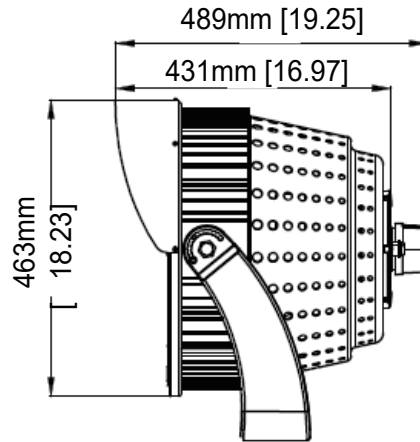

# SPL2 Series

Contractor Select LED Sport Light

<b>Fixture Type:</b>
<b>Project Name</b>
<b>Location:</b>
<b>Date:</b>

## Dimensions

500W-600W

720W-1500W