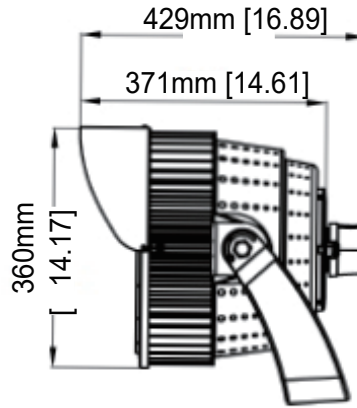

## Product Information

WATTAGE	EPA	4000K		5000K	
		LUMEN	EFFICACY	LUMEN	EFFICACY
500W	0.95Ft <sup>2</sup>	81,500lm	163lm/W	82,500lm	165lm/W
600W		95,400lm	159lm/W	96,000lm	160lm/W
720W		118,080lm	164lm/W	118,800lm	165lm/W
800W		126,400lm	158lm/W	128,000lm	160lm/W
1000W	1.40Ft <sup>2</sup>	148,000lm	148lm/W	150,000lm	150lm/W
1200W		160,800lm	134lm/W	162,000lm	135lm/W
1500W		216,000lm	144lm/W	217,500lm	145lm/W

## Dimensions

500W-600W

720W-1500W