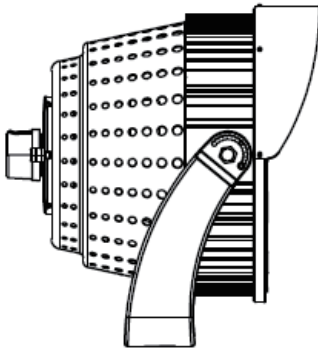

720W-1500W