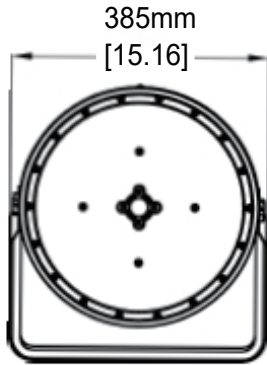

SPL2 Series

Contractor Select LED Sport Light

Fixture Type:
Project Name
Location:
Date:

Dimensions

500W-600W