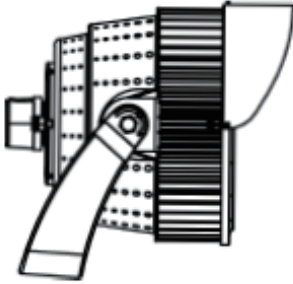

SPL2 Series

Contractor Select LED Sport Light

Fixture Type:
Project Name
Location:
Date:

Dimensions

500W-600W