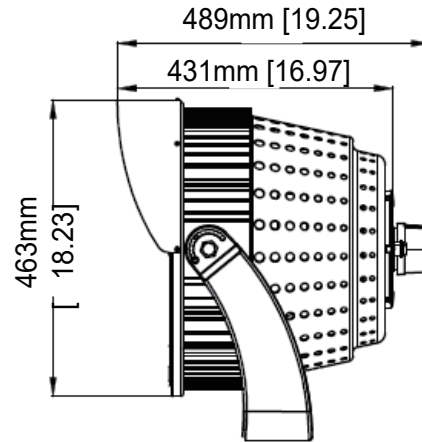

# SPL2 Series

Contractor Select LED Sport Light

<b>Fixture Type:</b>
<b>Project Name</b>
<b>Location:</b>
<b>Date:</b>

## Dimensions

500W-600W

720W-1500W