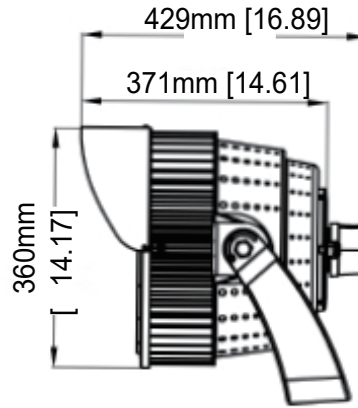

## Product Information

WATTAGE	EPA	4000K		5000K	
		LUMEN	EFFICACY	LUMEN	EFFICACY
500W	0.95Ft <sup>2</sup>	81,500lm	163lm/W	82,500lm	165lm/W
600W		95,400lm	159lm/W	96,000lm	160lm/W
720W		118,080lm	164lm/W	118,800lm	165lm/W
800W		126,400lm	158lm/W	128,000lm	160lm/W
1000W	1.40Ft <sup>2</sup>	148,000lm	148lm/W	150,000lm	150lm/W
1200W		160,800lm	134lm/W	162,000lm	135lm/W
1500W		216,000lm	144lm/W	217,500lm	145lm/W

## Dimensions

500W-600W

720W-1500W