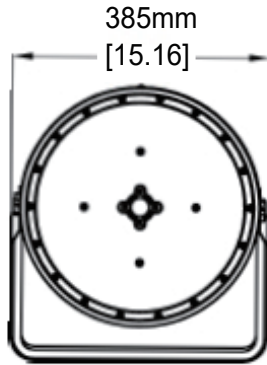

## Product Information

WATTAGE	EPA	4000K		5000K	
		LUMEN	EFFICACY	LUMEN	EFFICACY
500W	0.95Ft <sup>2</sup>	81,500lm	163lm/W	82,500lm	165lm/W
600W		95,400lm	159lm/W	96,000lm	160lm/W
720W		118,080lm	164lm/W	118,800lm	165lm/W
800W		126,400lm	158lm/W	128,000lm	160lm/W
1000W	1.40Ft <sup>2</sup>	148,000lm	148lm/W	150,000lm	150lm/W
1200W		160,800lm	134lm/W	162,000lm	135lm/W
1500W		216,000lm	144lm/W	217,500lm	145lm/W

## Dimensions

500W-600W

720W-1500W