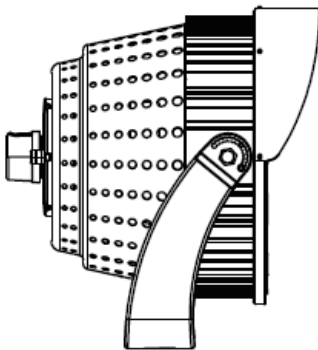

720W-1500W