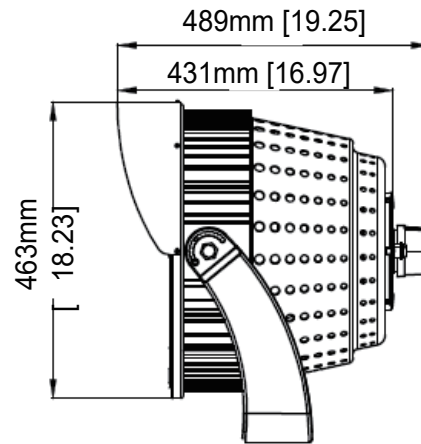

# SPL2 Series

Contractor Select LED Sport Light

**Fixture Type:**

**Project Name**

**Location:**

**Date:**

## Dimensions

500W-600W

720W-1500W