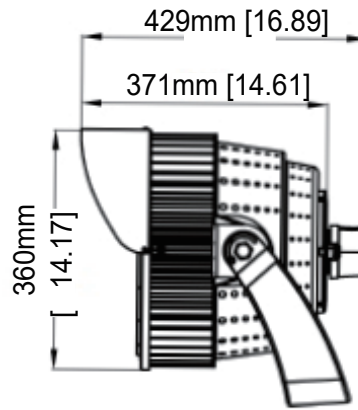

# SPL2 Series

Contractor Select LED Sport Light

**Fixture Type:**

**Project Name**

**Location:**

**Date:**

## Dimensions

500W-600W

720W-1500W