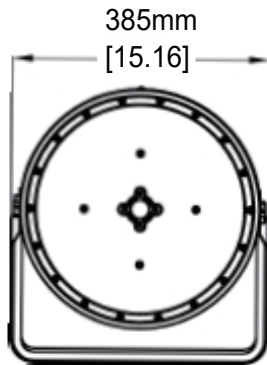

# SPL2 Series

Contractor Select LED Sport Light

**Fixture Type:**

**Project Name**

**Location:**

**Date:**

## Dimensions

500W-600W

720W-1500W