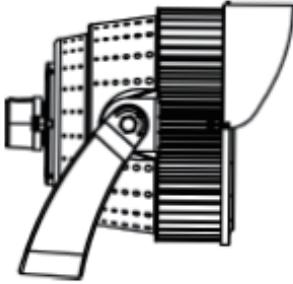

SPL2 Series

Contractor Select LED Sport Light

Fixture Type:

Project Name

Location:

Date:

Dimensions

500W-600W