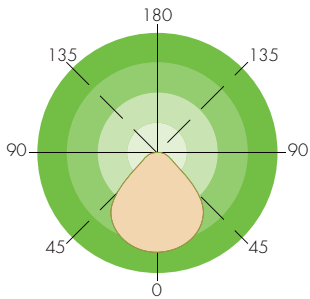

LHB4 Series

LED Linear High Bay

Fixture Type:

Project Name

Location:

Date:

Product Information

LHB4-UW3CCT-210W		4000K		5000K	
WATTAGE	LUMEN	EFFICACY	LUMEN	EFFICACY	
210W	30000 lm	140lm/W	30000 lm	140lm/W	
172W	24000 lm	140lm/W	24000 lm	140lm/W	
129W	18000 lm	140lm/W	18000 lm	140lm/W	
86W	12000 lm	142lm/W	12000 lm	142lm/W	

Prismatic Diffuser(Low Glare)(Default)   Textured Diffuser(Aisle Optic)(Optional)