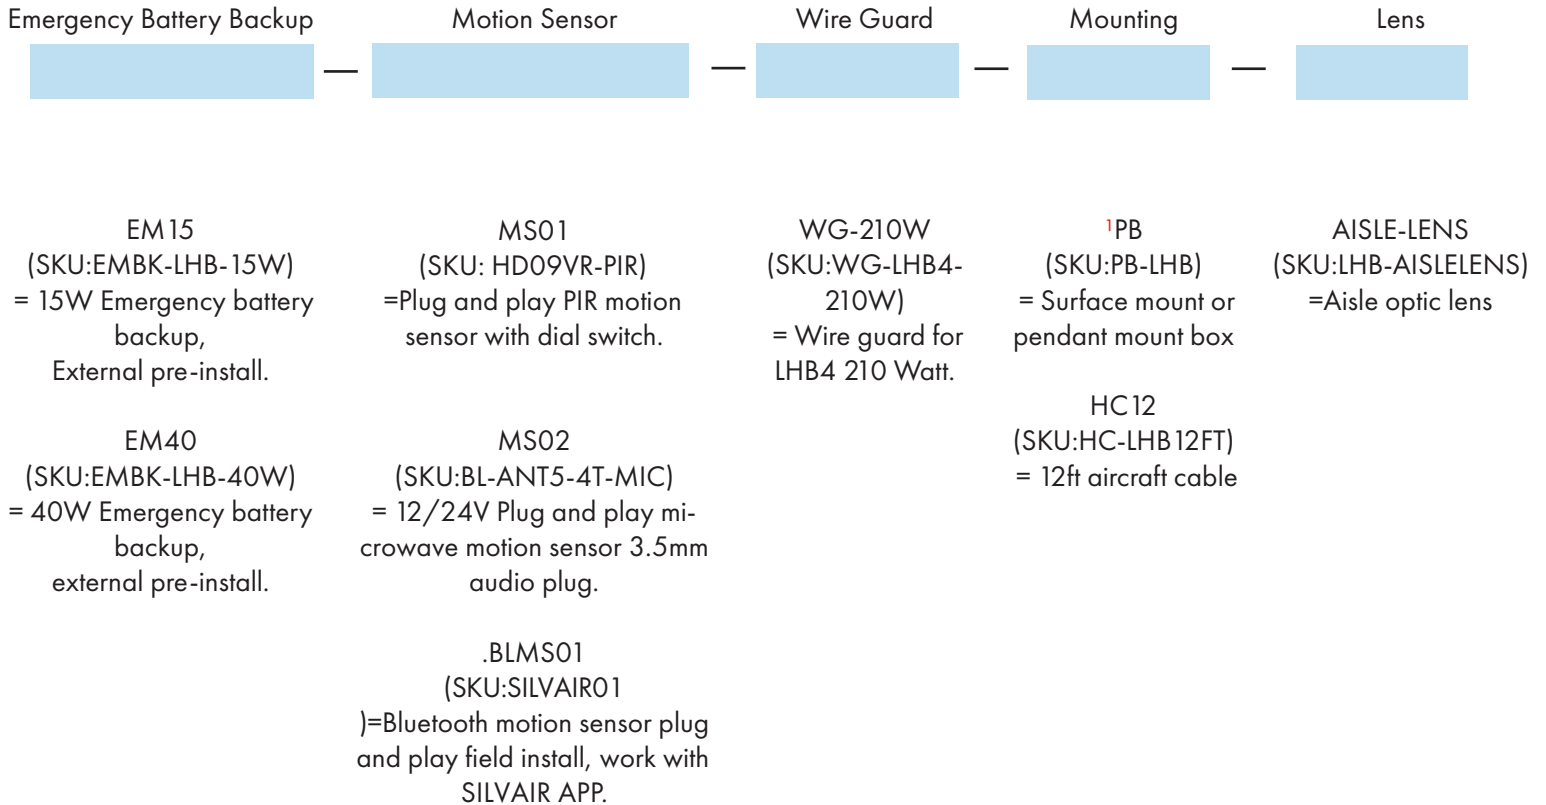

### Specification

<b>Material</b>	Rugged cold-rolled steel	<b>Efficacy</b>	Up to 142 lm/W
<b>Lens</b>	Prismatic Lens/Aisle Lens	<b>LED Life Span</b>	50,000 hrs base on the TM-21 calculations
<b>Beam angle</b>	100 degree	<b>Dimmable</b>	0-10V Dimming
<b>IColor Temp</b>	2CCT 4000K/5000K	<b>Lumen Package</b>	12,000 lm to 30,000 lm
<b>CRI</b>	70	<b>Warranty</b>	5 Years
<b>Input Voltage</b>	120-277V or 347-480V	<b>Ambient Operation Temperature</b>	-40°C (-40°F) ~45°C (113°F)
<b>Installation</b>	Standard suspended mount 6ft aircraft cable included. Optional 12ft aircraft cable is available. Optional surface mount and pendant mount is available.	<b>Listing</b>	DLC Standard UL Listed Damp location listed

**Fixture Type:**

Project Name

Location:

Date:

**Ordering Guide**

Example: LHB4-UW3CCT-210W-EM15-MS01-WG210W-HC12

**Optional Accessories**

**Note: 1. Surface mount/pendant mount is not support when the fixtures installed the emergency battery backup.**