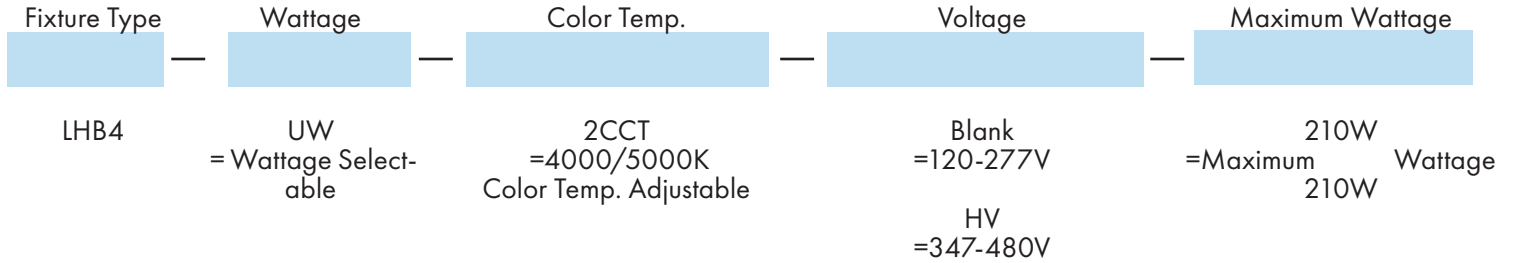

**Fixture Type:**

Project Name

Location:

Date:

**Ordering Guide**

Example: LHB4-UW3CCT-210W-EM15-MS01-WG210W-HC12

**Optional Accessories**

**Note: 1. Surface mount/pendant mount is not support when the fixtures installed the emergency battery backup.**