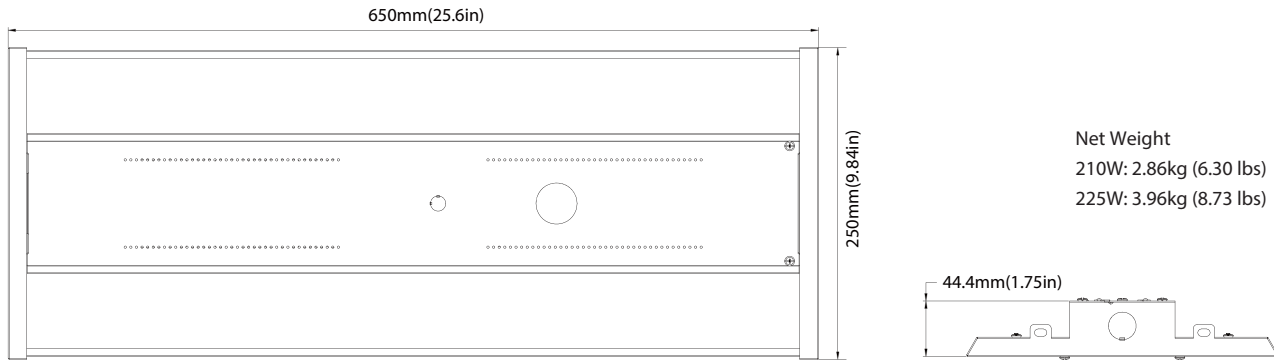

## LED Linear High Bay

**Fixture Type:**

**Project Name**

**Location:**

**Date:**

### Dimensions

Net Weight  
 210W: 2.86kg (6.30 lbs)  
 225W: 3.96kg (8.73 lbs)