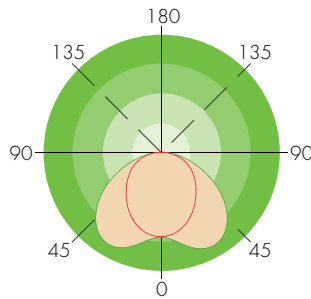

LHB4 Series

LED Linear High Bay

Fixture Type:

Project Name

Location:

Date:

Product Information

LHB4-UW3CCT-210W		4000K		5000K	
WATTAGE	LUMEN	EFFICACY	LUMEN	EFFICACY	
210W	30000 lm	140lm/W	30000 lm	140lm/W	
172W	24000 lm	140lm/W	24000 lm	140lm/W	
129W	18000 lm	140lm/W	18000 lm	140lm/W	
86W	12000 lm	142lm/W	12000 lm	142lm/W	

Prismatic Diffuser(Low Glare)(Default)   Textured Diffuser(Aisle Optic)(Optional)