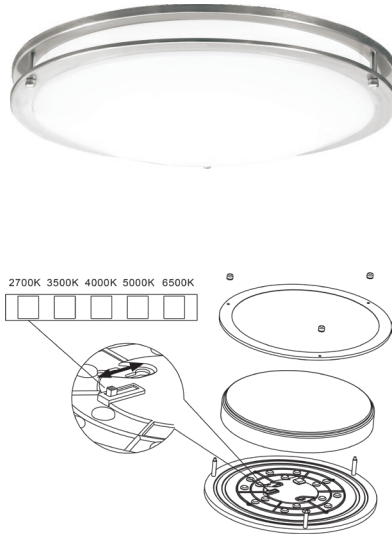

CL1 Series

LED Ceiling Light

Fixture Type:

Project Name:

Location:

Date:

Features

- 12"/14"/16" LED ceiling light
- High gauge and low profile stainless steel housing and durable polycarbonate lens
- 5 CCT Color temperature selectable 27/35/40/50/65K
- Triac dimming compatible with 95% dimmers of Lutron and Leviton
- IP20 indoor use only
- Suitable for damp location

Product Performance Standard

Size	12"/14"/16"	Power Factor	90%
Weight	4lb	Life Span	50,000 Hrs
Mounting	Surface mount	Dimmable	Triac dimmable
Color Temp	5CCT	Efficacy	up to 80 lm/W
CRI	80	Warranty	5 Years
Input Voltage	120V	Ambient Operation Temperature	-15C° (-4°F) ~ 40° (104°F)

Dimensions

	16W	22W	26W
L1	12"	14"	16"
L2	3.35"	3.35"	3.35"

Ordering Guide

Example: CL1-12IN16W 3CCT

Fixture Type	Size & Wattage	Color Temp.	Voltage	Finish
CL1	16W12IN = 16Watt12Inch 22W14IN = 22Watt14Inch 26W16IN = 26Watt16Inch	5CCT = 27/35/40/50/65K (Color Temperature Adjustable)	Blank = 120V	Blank = Brush Nickel BK= Black