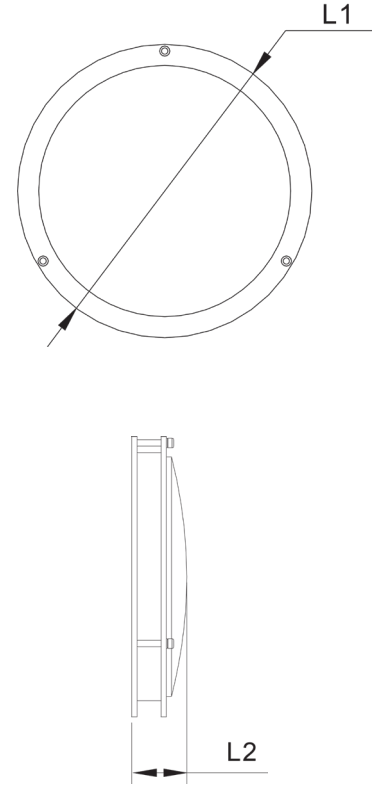

CL1 Series

LED Ceiling Light

Fixture Type:

Project Name:

Location:

Date:

Features

- 12"/14"/16" LED ceiling light
- High gauge and low profile stainless steel housing and durable polycarbonate lens
- 5 CCT Color temperature selectable 27/35/40/50/65K
- Triac dimming compatible with 95% dimmers of Lutron and Leviton
- IP20 indoor use only
- Suitable for damp location

Product Performance Standard

Size	12"/14"/16"	Power Factor	90%
Weight	4lb	Life Span	50,000 Hrs
Mounting	Surface mount	Dimmable	Triac dimmable
Color Temp	5CCT	Efficacy	up to 80 lm/W
CRI	80	Warranty	5 Years
Input Voltage	120V	Ambient Operation Temperature	-15C° (-4°F) ~ 40° (104°F)

Dimensions

	16W	22W	26W
L1	12"	14"	16"
L2	3.35"	3.35"	3.35"

Ordering Guide

Example: CL1-12IN16W 3CCT

Fixture Type	Size & Wattage	Color Temp.	Voltage	Finish
CL1	16W12IN = 16Watt12Inch 22W14IN = 22Watt14Inch 26W16IN = 26Watt16Inch	5CCT = 27/35/40/50/65K (Color Temperature Adjustable)	Blank = 120V	Blank = Brush Nickel BK= Black

Exploded View