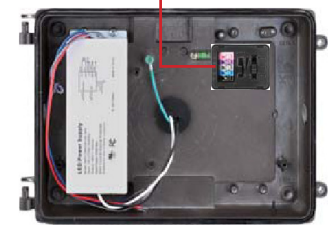

Product Performance Standard

Size	14.2" x 9.25" x 7.73"	Power Factor	90%
Weight	8 lb	Life Span	100,000 Hrs
IP Rate	IP65	Dimmable	1-10V Dimmable
Color Temp	3CCT 30K/40K/50K	Efficacy	Up to 137 lm/W
CRI	70	Warranty	10 Years
Input Voltage	120-277V	Ambient Operation Temperature	-40°C (-40°F) ~ 40° (104°F)

Ordering Guide

Example: TWP2L-UW3CCT-100W

Dimensions

Switch for the Wattage & 3CCT selectable

Fixture Type

Wattage

Color Temp.

Wattage Options