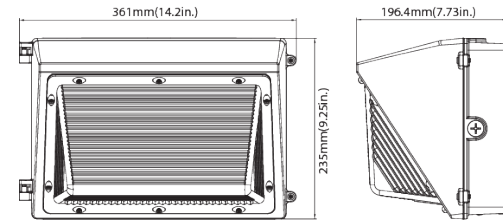

TWP2L Series

LED Traditional Wall Pack Series 2 Large

Fixture Type:

Project Name:

Location:

Date:

Features

- Rugged die cast aluminum housing and seals to housing gasket with stainless steel screws
- Dark bronze powder coat finish
- Polycarbonate optical lens with UV stabilizer
- Field wattage selectable 40W/62W/80W/100W
- Field 3CCT color temperature adjustable 30K/40K/50K
- 1/2 inch threaded hole for easier wire connections
- J box or surface mounting
- Optional accessories photocell and motion sensor are available

Product Performance Standard

Size	14.2" x 9.25" x 7.73"	Power Factor	90%
Weight	8 lb	Life Span	100,000 Hrs
IP Rate	IP65	Dimmable	1-10V Dimmable
Color Temp	3CCT 30K/40K/50K	Efficacy	Up to 137 lm/W
CRI	70	Warranty	10 Years
Input Voltage	120-277V	Ambient Operation Temperature	-40°C (-40°F) ~ 40° (104°F)

Ordering Guide

Example: TWP2L-UW3CCT-100W

Dimensions

Switch for the Wattage & 3CCT selectable

Fixture Type

Wattage

Color Temp.

Wattage Options