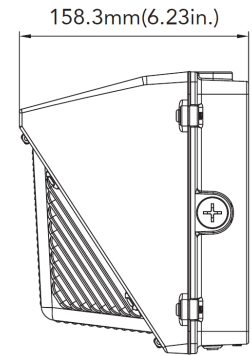

## Dimensions

## Product Performance Standard

<b>Size</b>	11.95in x 7.7in x 6.23in	<b>Power Factor</b>	90%
<b>Weight</b>	6 lb	<b>Life Span</b>	50,000 Hrs
<b>IP Rate</b>	IP65	<b>Dimmable</b>	1-10V dimming
<b>Color Temp</b>	4000K/5000K	<b>Efficacy</b>	up to 128 lm/W
<b>CRI</b>	70	<b>Warranty</b>	5 Years
<b>Input Voltage</b>	120-277V	<b>Ambient Operation Temperature</b>	-40C° (-40°F) ~ 40° (104°F)