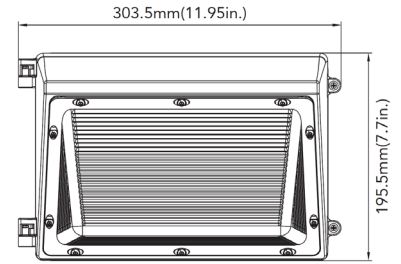

## Dimensions

## Product Performance Standard

<b>Size</b>	11.95in x 7.7in x 6.23in	<b>Power Factor</b>	90%
<b>Weight</b>	6 lb	<b>Life Span</b>	50,000 Hrs
<b>IP Rate</b>	IP65	<b>Dimmable</b>	1-10V dimming
<b>Color Temp</b>	4000K/5000K	<b>Efficacy</b>	up to 128 lm/W
<b>CRI</b>	70	<b>Warranty</b>	5 Years
<b>Input Voltage</b>	120-277V	<b>Ambient Operation Temperature</b>	-40C° (-40°F) ~ 40° (104°F)