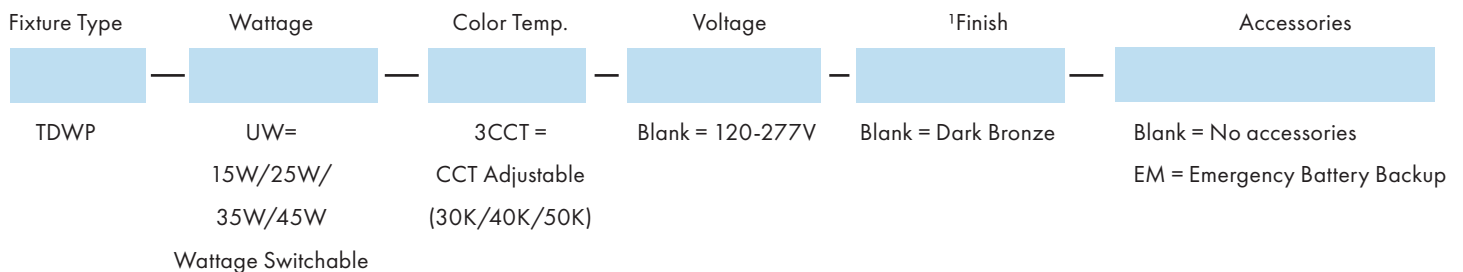

TDWP Series (Made to Order)

Tear Drop Style Wall Pack

Fixture Type:

Project Name:

Location:

Date:

Features

- Decorative, low profile architectural design wall pack
- Durable, die cast aluminum heat sink & housing.
- Dark bronze powder coat finish with polycarbonate lens.
- Wattage switchable, from 2100 lumen to 6300 lumen package with efficacy rating of 140lm/W.
- 3CCT adjustable 3000K/4000K/5000K, 80 CRI.
- Universal input voltage 120-277V, 50/60 Hz.
- Built in photocell (included)
- Optional emergency battery backup available
- 50,000 hour LEDs for reduced maintenance.

Dimensions

Product Performance Standard

Size	11.53"x11.38"x3.81"	Power Factor	90%
Weight	6.5lbs	Life Span	50,000 Hrs
IP Rate	IP66	Dimmable	1-10V Dimmable
Color Temp	3CCT	Efficacy	Up to 140 lm/W
CRI	80	Warranty	5 Years
Input Voltage	120-277V	Ambient Operation Temperature	-30C° (-22°F) ~50C °(122°F)

Ordering Guide

Example: TDWP-UW3CCT

Updated: 8-11-2022

TDWP Series

Tear Drop Style Wall Pack

Fixture Type:

Project Name:

Location: