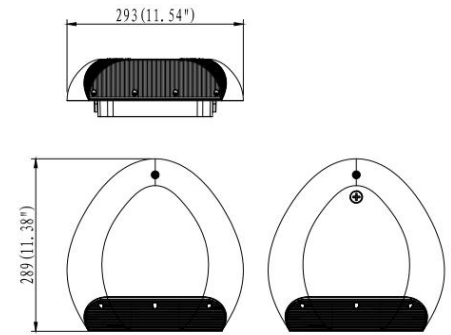

TDWP Series (Made to Order)

Tear Drop Style Wall Pack

Fixture Type:

Project Name:

Location:

Date:

Features

- Decorative, low profile architectural design wall pack
- Durable, die cast aluminum heat sink & housing.
- Dark bronze powder coat finish with polycarbonate lens.
- Wattage switchable, from 2100 lumen to 6300 lumen package with efficacy rating of 140lm/W.
- 3CCT adjustable 3000K/4000K/5000K, 80 CRI.
- Universal input voltage 120-277V, 50/60 Hz.
- Built in photocell (included)
- Optional emergency battery backup available
- 50,000 hour LEDs for reduced maintenance.

Dimensions

Product Performance Standard

Size	11.53"x11.38"x3.81"	Power Factor	90%
Weight	6.5lbs	Life Span	50,000 Hrs
IP Rate	IP66	Dimmable	1-10V Dimmable
Color Temp	3CCT	Efficacy	Up to 140 lm/W
CRI	80	Warranty	5 Years
Input Voltage	120-277V	Ambient Operation Temperature	-30C° (-22°F) ~50C °(122°F)