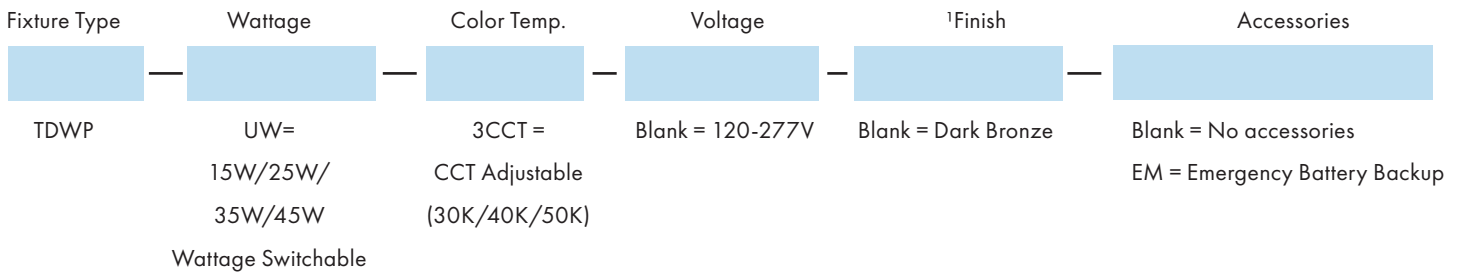

TDWP Series

Tear Drop Style Wall Pack

Fixture Type:
Project Name:
Location:
Date:

Features

- Decorative, low profile architectural design wall pack
- Durable, die cast aluminum heat sink & housing.
- Dark bronze powder coat finish with polycarbonate lens.
- Wattage switchable, from 2100 lumen to 6300 lumen package with efficacy rating of 140lm/W.
- 3CCT adjustable 3000K/4000K/5000K, 80 CRI.
- Universal input voltage 120-277V, 50/60 Hz.
- Built in photocell (included)
- Optional emergency battery backup available
- 50,000 hour LEDs for reduced maintenance
- Suitable for wet location

Dimensions

Product Performance Standard

Size	11.53"x11.38"x3.81"	Power Factor	90%
Weight	6.5lbs	Life Span	50,000 Hrs
IP Rate	IP66	Dimmable	1-10V Dimmable
Color Temp	3CCT	Efficacy	Up to 140 lm/W
CRI	80	Warranty	5 Years
Input Voltage	120-277V	Ambient Operation Temperature	-30C° (-22°F) ~50C° (122°F)

Ordering Guide

Example: TDWP-UW3CCT

TDWP Series

Tear Drop Style Wall Pack

Fixture Type:

Project Name:

Location:

Date: