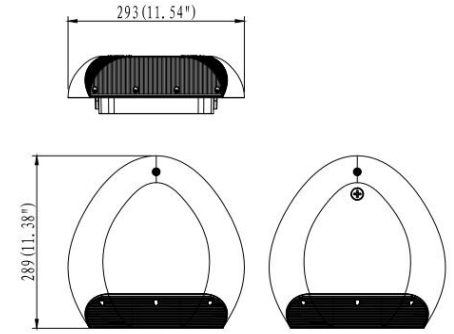

TDWP Series

Tear Drop Style Wall Pack

Fixture Type:
Project Name:
Location:
Date:

Features

- Decorative, low profile architectural design wall pack
- Durable, die cast aluminum heat sink & housing.
- Dark bronze powder coat finish with polycarbonate lens.
- Wattage switchable, from 2100 lumen to 6300 lumen package with efficacy rating of 140lm/W.
- 3CCT adjustable 3000K/4000K/5000K, 80 CRI.
- Universal input voltage 120-277V, 50/60 Hz.
- Built in photocell (included)
- Optional emergency battery backup available
- 50,000 hour LEDs for reduced maintenance
- Suitable for wet location

Dimensions

Product Performance Standard

Size	11.53"x11.38"x3.81"	Power Factor	90%
Weight	6.5lbs	Life Span	50,000 Hrs
IP Rate	IP66	Dimmable	1-10V Dimmable
Color Temp	3CCT	Efficacy	Up to 140 lm/W
CRI	80	Warranty	5 Years
Input Voltage	120-277V	Ambient Operation Temperature	-30C° (-22°F) ~50C° (122°F)