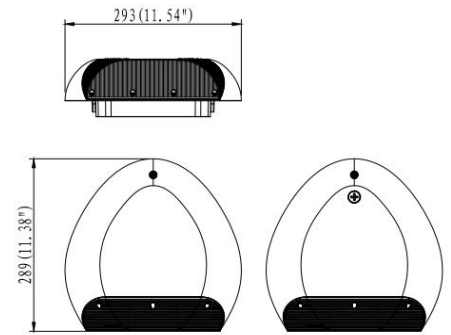

TDWP Series

Tear Drop Style Wall Pack

Fixture Type:

Project Name:

Location:

Date:

Features

- Decorative, low profile architectural design wall pack
- Durable, die cast aluminum heat sink & housing.
- Dark bronze powder coat finish with polycarbonate lens.
- Wattage switchable, from 2100 lumen to 6300 lumen package with efficacy rating of 140lm/W.
- 3CCT adjustable 3000K/4000K/5000K, 80 CRI.
- Universal input voltage 120-277V, 50/60 Hz.
- Built in photocell (included)
- Optional emergency battery backup available
- 50,000 hour LEDs for reduced maintenance
- Suitable for wet location

Dimensions

Product Performance Standard

Size	11.53"x11.38"x3.81"	Power Factor	90%
Weight	6.5lbs	Life Span	50,000 Hrs
IP Rate	IP66	Dimmable	1-10V Dimmable
Color Temp	3CCT	Efficacy	Up to 140 lm/W
CRI	80	Warranty	5 Years
Input Voltage	120-277V	Ambient Operation Temperature	-30C° (-22°F) ~50C° (122°F)