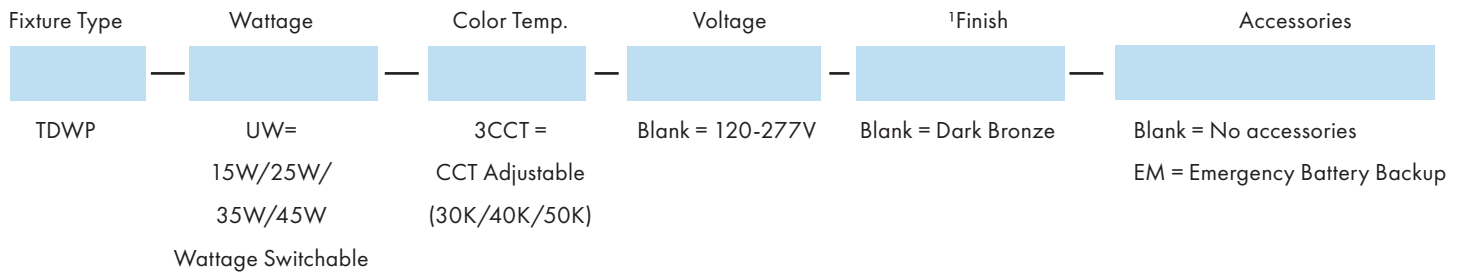

TDWP Series

Tear Drop Style Wall Pack

Fixture Type:

Project Name:

Location:

Date:

Features

- Decorative, low profile architectural design wall pack
- Durable, die cast aluminum heat sink & housing.
- Dark bronze powder coat finish with polycarbonate lens.
- Wattage switchable, from 2100 lumen to 6300 lumen package with efficacy rating of 140lm/W.
- 3CCT adjustable 3000K/4000K/5000K, 80 CRI.
- Universal input voltage 120-277V, 50/60 Hz.
- Built in photocell (included)
- Optional emergency battery backup available
- 50,000 hour LEDs for reduced maintenance
- Suitable for wet location

Dimensions

Product Performance Standard

Size	11.53"x11.38"x3.81"	Power Factor	90%
Weight	6.5lbs	Life Span	50,000 Hrs
IP Rate	IP66	Dimmable	1-10V Dimmable
Color Temp	3CCT	Efficacy	Up to 140 lm/W
CRI	80	Warranty	5 Years
Input Voltage	120-277V	Ambient Operation Temperature	-30C° (-22°F) ~50C° (122°F)

Ordering Guide

Example: TDWP-UW3CCT

TDWP Series

Tear Drop Style Wall Pack

Fixture Type:

Project Name:

Location:

Date: