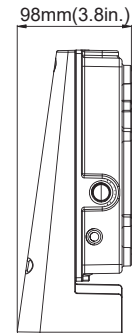

FCWP3 Series

Slim Full Cutoff Wall Pack

Fixture Type:

Project Name:

Location:

Date:

Features

- Sleek, low profile LED full cutoff wall pack
- Rugged die-cast aluminum housing
- Dark bronze powder coat finish with polycarbonate lens
- Wattage selectable from 16W to 65W with efficacy of up to 158 lm/W
- CCT adjustable 3000K/4000K/5000K
- Full cutoff with zero up light and low glare at angles
- Uniform distribution with no visible pixilation
- Easy installation for new construction or retrofit application
- Universal input voltage 120-277V

Wattage switchable
65W/48W/32W/16W

Switch for wattage & 3CCT selectable

Dimensions

Product Performance Standard

Size	13.1"x9.6"x3.8"	Power Factor	90%
Weight	5lb	Life Span	50,000 Hrs
IP Rate	IP65	Dimmable	1-10V Dimmable
Color Temp	3CCT 30/40/50K	Efficacy	Up to 150 lm/W
CRI	80	Warranty	10 Years
Input Voltage	120-277V	Ambient Operation Temperature	-40C° (-40°F) ~ 40° (104°F)