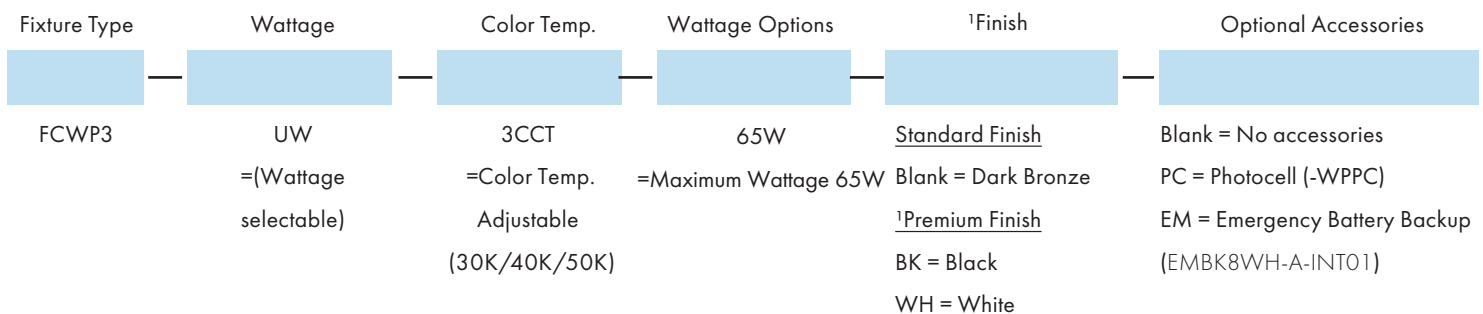

FCWP3 Series

Slim Full Cutoff Wall Pack

Fixture Type:

Project Name:

Location:

Date:

Features

- Sleek, low profile LED full cutoff wall pack
- Rugged die-cast aluminum housing
- Dark bronze powder coat finish with polycarbonate lens
- Wattage selectable from 16W to 65W with efficacy of up to 158 lm/W
- CCT adjustable 3000K/4000K/5000K
- Full cutoff with zero up light and low glare at angles
- Uniform distribution with no visible pixilation
- Easy installation for new construction or retrofit application
- Universal input voltage 120-277V

Wattage switchable
65W/48W/32W/16W

Switch for wattage & 3CCT selectable

Dimensions

Product Performance Standard

Size	13.1"x9.6"x3.8"	Power Factor	90%
Weight	5lb	Life Span	50,000 Hrs
IP Rate	IP65	Dimmable	1-10V Dimmable
Color Temp	3CCT 30/40/50K	Efficacy	Up to 150 lm/W
CRI	80	Warranty	10 Years
Input Voltage	120-277V	Ambient Operation Temperature	-40C° (-40°F) ~ 40° (104°F)

Ordering Guide

Example: FCWP3-UW3CCT-65W

Note: 1.Premium finish incur an additional cost. Contact factory for MOQ and availability.

Fixture Type:
Project Name:
Location:
Date:

Product Information

		3000K		4000K		5000K	
WATTAGE	LUMEN	EFFICACY	LUMEN	EFFICACY	LUMEN	EFFICACY	
65W	9500lm	146lm/W	9700lm	151lm/W	9800lm	151lm/W	
48W	7400lm	154lm/W	7500lm	156lm/W	7600lm	158lm/W	
32W	4700lm	146lm/W	4800lm	150lm/W	4900lm	153lm/W	
16W	2300lm	143lm/W	2400lm	150lm/W	2500lm	156lm/W	