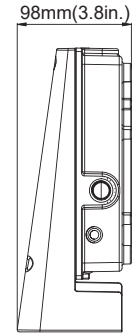

## Features

- Sleek, low profile LED full cutoff wall pack
- Rugged die-cast aluminum housing
- Dark bronze powder coat finish with polycarbonate lens
- Wattage selectable from 16W to 65W with efficacy of up to 158 lm/W
- CCT adjustable 3000K/4000K/5000K
- Full cutoff with zero up light and low glare at angles
- Uniform distribution with no visible pixilation
- Easy installation for new construction or retrofit application
- Universal input voltage 120-277V

## Dimensions

## Product Performance Standard

<b>Size</b>	13.1"x9.6"x3.8"	<b>Power Factor</b>	90%
<b>Weight</b>	5lb	<b>Life Span</b>	50,000 Hrs
<b>IP Rate</b>	IP65	<b>Dimmable</b>	1-10V Dimmable
<b>Color Temp</b>	3CCT 30/40/50K	<b>Efficacy</b>	Up to 150 lm/W
<b>CRI</b>	80	<b>Warranty</b>	10 Years
<b>Input Voltage</b>	120-277V	<b>Ambient Operation Temperature</b>	-40C° (-40°F) ~ 40° (104°F)