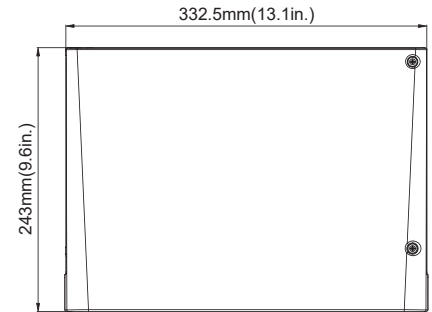

## Features

- Sleek, low profile LED full cutoff wall pack
- Rugged die-cast aluminum housing
- Dark bronze powder coat finish with polycarbonate lens
- Wattage selectable from 16W to 65W with efficacy of up to 158 lm/W
- CCT adjustable 3000K/4000K/5000K
- Full cutoff with zero up light and low glare at angles
- Uniform distribution with no visible pixilation
- Easy installation for new construction or retrofit application
- Universal input voltage 120-277V

## Dimensions

## Product Performance Standard

<b>Size</b>	13.1"x9.6"x3.8"	<b>Power Factor</b>	90%
<b>Weight</b>	5lb	<b>Life Span</b>	50,000 Hrs
<b>IP Rate</b>	IP65	<b>Dimmable</b>	1-10V Dimmable
<b>Color Temp</b>	3CCT 30/40/50K	<b>Efficacy</b>	Up to 150 lm/W
<b>CRI</b>	80	<b>Warranty</b>	10 Years
<b>Input Voltage</b>	120-277V	<b>Ambient Operation Temperature</b>	-40C° (-40°F) ~ 40° (104°F)