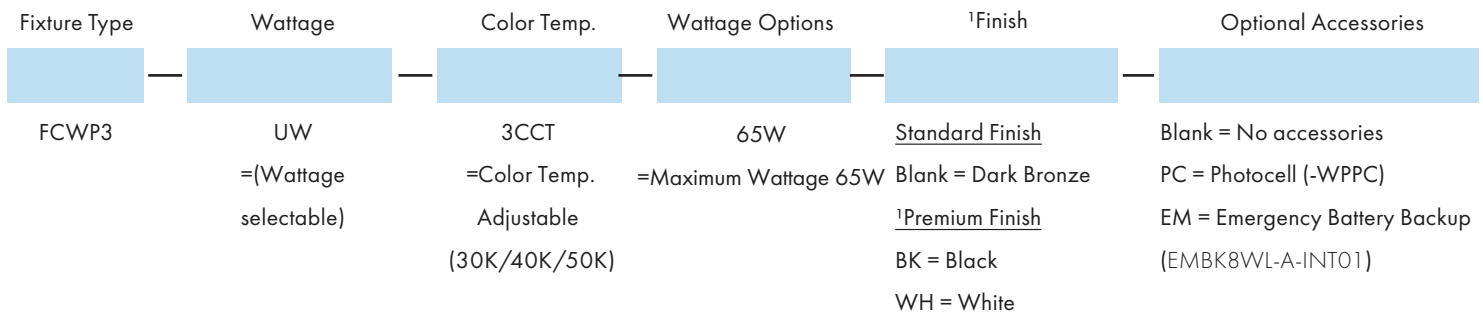

Ordering Guide

Example: FCWP3-UW3CCT-65W

Note: 1.Premium finish incur an additional cost. Contact factory for MOQ and availability.