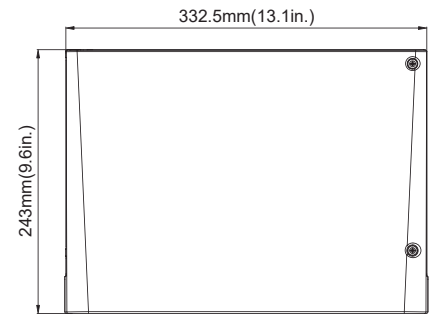

FCWP3 Series

Slim Full Cutoff Wall Pack

Fixture Type:

Project Name:

Location:

Date:

Features

- Sleek, low profile LED full cutoff wall pack
- Rugged die-cast aluminum housing
- Dark bronze powder coat finish with polycarbonate lens
- Wattage selectable from 16W to 65W with efficacy of up to 158 lm/W
- CCT adjustable 3000K/4000K/5000K
- Full cutoff with zero up light and low glare at angles
- Uniform distribution with no visible pixilation
- Easy installation for new construction or retrofit application
- Universal input voltage 120-277V

Wattage switchable
65W/48W/32W/16W

Switch for wattage & 3CCT selectable

Dimensions

Product Performance Standard

Size	13.1"x9.6"x3.8"	Power Factor	90%
Weight	5lb	Life Span	50,000 Hrs
IP Rate	IP65	Dimmable	1-10V Dimmable
Color Temp	3CCT 30/40/50K	Efficacy	Up to 150 lm/W
CRI	80	Warranty	10 Years
Input Voltage	120-277V	Ambient Operation Temperature	-40C° (-40°F) ~ 40° (104°F)