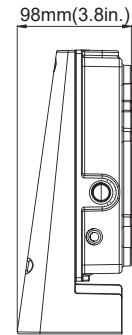

FCWP3 Series

Slim Full Cutoff Wall Pack

Fixture Type:

Project Name:

Location:

Date:

Features

- Sleek, low profile LED full cutoff wall pack
- Rugged die-cast aluminum housing
- Dark bronze powder coat finish with polycarbonate lens
- Wattage selectable from 16W to 65W with efficacy of up to 158 lm/W
- CCT adjustable 3000K/4000K/5000K
- Full cutoff with zero up light and low glare at angles
- Uniform distribution with no visible pixilation
- Easy installation for new construction or retrofit application
- Universal input voltage 120-277V

Wattage switchable
65W/48W/32W/16W

Switch for wattage & 3CCT selectable

Dimensions

Product Performance Standard

Size	13.1"x9.6"x3.8"	Power Factor	90%
Weight	5lb	Life Span	50,000 Hrs
IP Rate	IP65	Dimmable	1-10V Dimmable
Color Temp	3CCT 30/40/50K	Efficacy	Up to 150 lm/W
CRI	80	Warranty	10 Years
Input Voltage	120-277V	Ambient Operation Temperature	-40C° (-40°F) ~ 40° (104°F)

Ordering Guide

Example: FCWP3-UW3CCT-65W

Fixture Type	Wattage	Color Temp.	Wattage Options	Finish	Optional Accessories
FCWP3	UW =(Wattage selectable)	3CCT =Color Temp. Adjustable (30K/40K/50K)	65W =Maximum Wattage 65W	¹ Standard Finish Blank = Dark Bronze ¹ Premium Finish BK = Black WH = White	Blank = No accessories PC = Photocell (-WPPC) EM = Emergency Battery Backup (EMBK8WL-A-INT01)