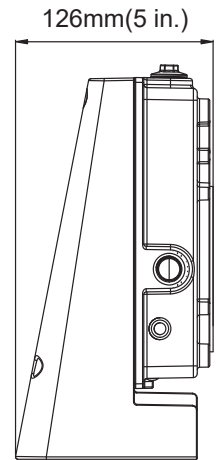

FCWP3L Series

Slim full cutoff Wall Pack

Fixture Type:
Project Name:
Location:
Date:

Features

- Sleek, low profile LED full cutoff wall pack.
- Rugged die-cast aluminum housing.
- Dark bronze powder coat finish with polycarbonate lens.
- Wattage selectable from 42W/62W/84W/100W with efficacy of up to 158 lm/W.
- CCT adjustable 3000K/4000K/5000K.
- Full cutoff with zero up light and low glare at angles
- Uniform distribution with no visible pixilation.
- Easy installation for new construction or retrofit application.
- Universal input voltage 120-277V.

Wattage switchable
100W/84W/62W/42W

Switch for wattage & 3CCT
selectable

Product Performance Standard

Size	13.1" x 9.6" x 5"	Power Factor	90%
Weight	5lb	Life Span	50,000 Hrs
IP Rate	IP65	Dimmable	1-10V Dimmable
Color Temp	3CCT 30/40/50K	Efficacy	Up to 158 lm/W
CRI	80	Warranty	10 Years
Input Voltage	120-277V	Ambient Operation Temperature	-40C° (-40°F) ~ 40° (104°F)

Dimensions

Ordering Guide

Example: FCWP3L-UW3CCT-100W

Note: 1.Premium finish incur an additional cost. Contact factory for MOQ and availability.

Fixture Type:

Project Name:

Location:

Date: