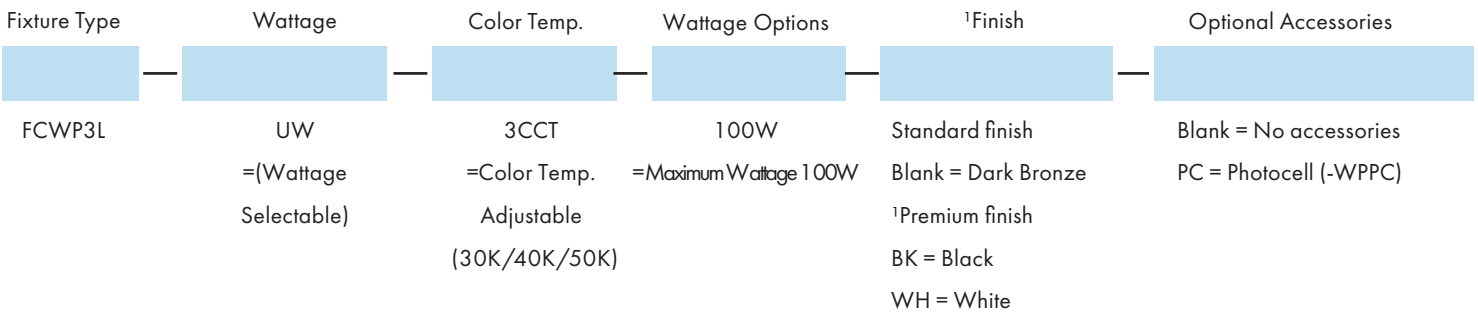

FCWP3L Series

Slim full cutoff Wall Pack

Fixture Type:
Project Name:
Location:
Date:

Features

- Sleek, low profile LED full cutoff wall pack.
- Rugged die-cast aluminum housing.
- Dark bronze powder coat finish with polycarbonate lens.
- Wattage selectable from 42W/62W/84W/100W with efficacy of up to 158 lm/W.
- CCT adjustable 3000K/4000K/5000K.
- Full cutoff with zero up light and low glare at angles
- Uniform distribution with no visible pixilation.
- Easy installation for new construction or retrofit application.
- Universal input voltage 120-277V.

Wattage switchable
100W/84W/62W/42W

Switch for wattage & 3CCT
selectable

Product Performance Standard

Size	13.1" x 9.6" x 5"	Power Factor	90%
Weight	5lb	Life Span	50,000 Hrs
IP Rate	IP65	Dimmable	1-10V Dimmable
Color Temp	3CCT 30/40/50K	Efficacy	Up to 158 lm/W
CRI	80	Warranty	10 Years
Input Voltage	120-277V	Ambient Operation Temperature	-40C° (-40°F) ~ 40° (104°F)

Dimensions

Ordering Guide

Example: FCWP3L-UW3CCT-100W

Note: 1.Premium finish incur an additional cost. Contact factory for MOQ and availability.

Fixture Type:

Project Name:

Location:

Date: