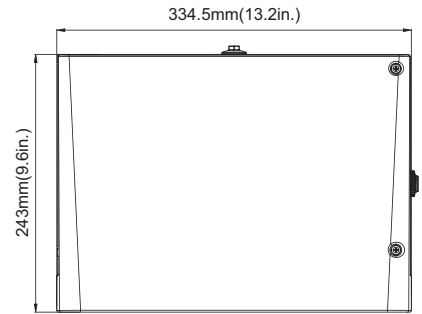

FCWP3L Series

Slim full cutoff Wall Pack

Fixture Type:
Project Name:
Location:
Date:

Features

- Sleek, low profile LED full cutoff wall pack.
- Rugged die-cast aluminum housing.
- Dark bronze powder coat finish with polycarbonate lens.
- Wattage selectable from 42W/62W/84W/100W with efficacy of up to 158 lm/W.
- CCT adjustable 3000K/4000K/5000K.
- Full cutoff with zero up light and low glare at angles
- Uniform distribution with no visible pixilation.
- Easy installation for new construction or retrofit application.
- Universal input voltage 120-277V.

Product Performance Standard

Size	13.1" x 9.6" x 5"	Power Factor	90%
Weight	5lb	Life Span	50,000 Hrs
IP Rate	IP65	Dimmable	1-10V Dimmable
Color Temp	3CCT 30/40/50K	Efficacy	Up to 158 lm/W
CRI	80	Warranty	10 Years
Input Voltage	120-277V	Ambient Operation Temperature	-40C° (-40°F) ~ 40° (104°F)

Dimensions