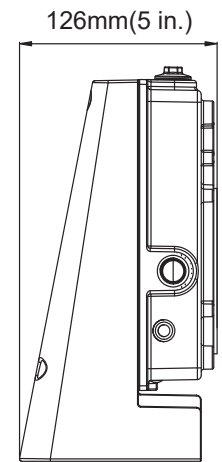

FCWP3L Series

Slim full cutoff Wall Pack

Fixture Type:

Project Name:

Location:

Date:

Features

- Sleek, low profile LED full cutoff wall pack.
- Rugged die-cast aluminum housing.
- Dark bronze powder coat finish with polycarbonate lens.
- Wattage selectable from 42W/62W/84W/100W with efficacy of up to 158 lm/W.
- CCT adjustable 3000K/4000K/5000K.
- Full cutoff with zero up light and low glare at angles
- Uniform distribution with no visible pixilation.
- Easy installation for new construction or retrofit application.
- Universal input voltage 120-277V.

Wattage switchable
100W/84W/62W/42W

Switch for wattage & 3CCT
selectable

Product Performance Standard

Size	13.1"x9.6"x5"	Power Factor	90%
Weight	5lb	Life Span	50,000 Hrs
IP Rate	IP65	Dimmable	1-10V Dimmable
Color Temp	3CCT 30/40/50K	Efficacy	Up to 158 lm/W
CRI	80	Warranty	10 Years
Input Voltage	120-277V	Ambient Operation Temperature	-40C° (-40°F) ~ 40° (104°F)

Dimensions

Ordering Guide

Example: FCWP3L-UW3CCT-100W

Note: 1.Premium finish incur an additional cost. Contact factory for MOQ and availability.

Fixture Type:
Project Name:
Location:
Date:

Product Information