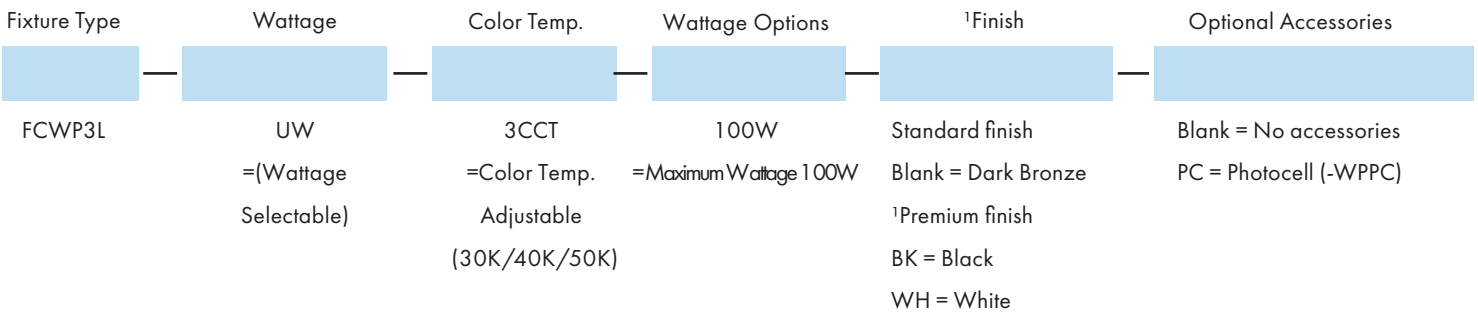

FCWP3L Series

Slim full cutoff Wall Pack

Fixture Type:

Project Name:

Location:

Date:

Features

- Sleek, low profile LED full cutoff wall pack.
- Rugged die-cast aluminum housing.
- Dark bronze powder coat finish with polycarbonate lens.
- Wattage selectable from 42W/62W/84W/100W with efficacy of up to 158 lm/W.
- CCT adjustable 3000K/4000K/5000K.
- Full cutoff with zero up light and low glare at angles
- Uniform distribution with no visible pixilation.
- Easy installation for new construction or retrofit application.
- Universal input voltage 120-277V.

Wattage switchable
100W/84W/62W/42W

Switch for wattage & 3CCT
selectable

Product Performance Standard

Size	13.1"x9.6"x5"	Power Factor	90%
Weight	5lb	Life Span	50,000 Hrs
IP Rate	IP65	Dimmable	1-10V Dimmable
Color Temp	3CCT 30/40/50K	Efficacy	Up to 158 lm/W
CRI	80	Warranty	10 Years
Input Voltage	120-277V	Ambient Operation Temperature	-40C° (-40°F) ~ 40° (104°F)

Dimensions

Ordering Guide

Example: FCWP3L-UW3CCT-100W

Note: 1.Premium finish incur an additional cost. Contact factory for MOQ and availability.

Fixture Type:
Project Name:
Location:
Date:

Product Information