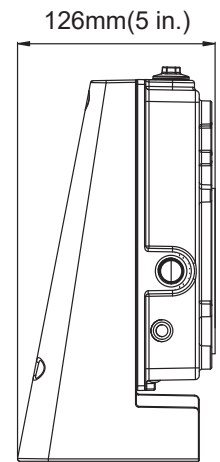

FCWP3L Series

Slim full cutoff Wall Pack

Fixture Type:

Project Name:

Location:

Date:

Features

- Sleek, low profile LED full cutoff wall pack.
- Rugged die-cast aluminum housing.
- Dark bronze powder coat finish with polycarbonate lens.
- Wattage selectable from 42W/62W/84W/100W with efficacy of up to 158 lm/W.
- CCT adjustable 3000K/4000K/5000K.
- Full cutoff with zero up light and low glare at angles
- Uniform distribution with no visible pixilation.
- Easy installation for new construction or retrofit application.
- Universal input voltage 120-277V.

Wattage switchable
100W/84W/62W/42W

Switch for wattage & 3CCT
selectable

Product Performance Standard

Size	13.1"x9.6"x5"	Power Factor	90%
Weight	5lb	Life Span	50,000 Hrs
IP Rate	IP65	Dimmable	1-10V Dimmable
Color Temp	3CCT 30/40/50K	Efficacy	Up to 158 lm/W
CRI	80	Warranty	10 Years
Input Voltage	120-277V	Ambient Operation Temperature	-40C° (-40°F) ~ 40° (104°F)

Dimensions

Ordering Guide

Example: FCWP3L-UW3CCT-100W

Note: 1.Premium finish incur an additional cost. Contact factory for MOQ and availability.

Updated: 12-5-2022

Fixture Type:

Project Name:

Location: