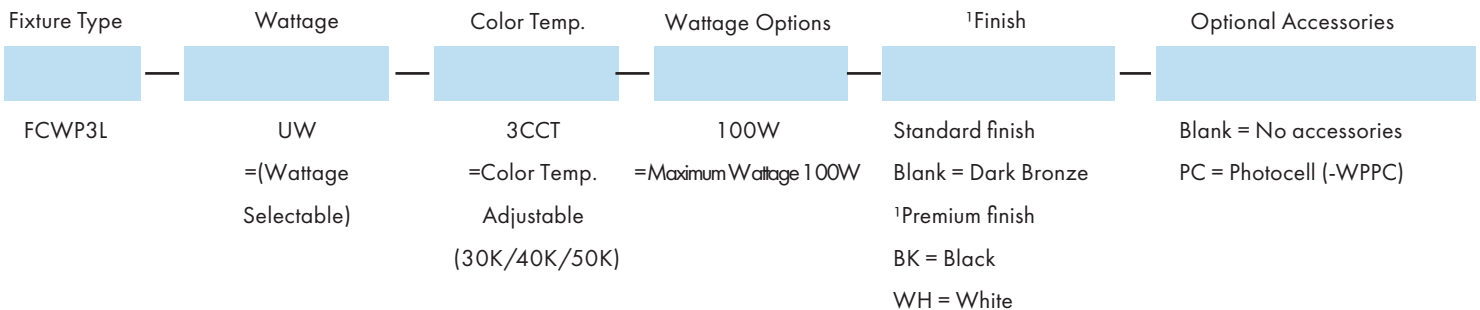

FCWP3L Series

Slim full cutoff Wall Pack

Fixture Type:

Project Name:

Location:

Date:

Features

- Sleek, low profile LED full cutoff wall pack.
- Rugged die-cast aluminum housing.
- Dark bronze powder coat finish with polycarbonate lens.
- Wattage selectable from 42W/62W/84W/100W with efficacy of up to 158 lm/W.
- CCT adjustable 3000K/4000K/5000K.
- Full cutoff with zero up light and low glare at angles
- Uniform distribution with no visible pixilation.
- Easy installation for new construction or retrofit application.
- Universal input voltage 120-277V.

Wattage switchable
100W/84W/62W/42W

Switch for wattage & 3CCT
selectable

Product Performance Standard

Size	13.1"x9.6"x5"	Power Factor	90%
Weight	5lb	Life Span	50,000 Hrs
IP Rate	IP65	Dimmable	1-10V Dimmable
Color Temp	3CCT 30/40/50K	Efficacy	Up to 158 lm/W
CRI	80	Warranty	10 Years
Input Voltage	120-277V	Ambient Operation Temperature	-40C° (-40°F) ~ 40° (104°F)

Dimensions

Ordering Guide

Example: FCWP3L-UW3CCT-100W

Note: 1.Premium finish incur an additional cost. Contact factory for MOQ and availability.

Updated: 12-5-2022

Fixture Type:

Project Name:

Location: