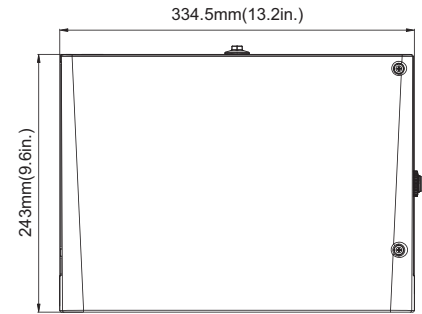

FCWP3L Series

Slim full cutoff Wall Pack

Fixture Type:

Project Name:

Location:

Date:

Features

- Sleek, low profile LED full cutoff wall pack.
- Rugged die-cast aluminum housing.
- Dark bronze powder coat finish with polycarbonate lens.
- Wattage selectable from 42W/62W/84W/100W with efficacy of up to 158 lm/W.
- CCT adjustable 3000K/4000K/5000K.
- Full cutoff with zero up light and low glare at angles
- Uniform distribution with no visible pixilation.
- Easy installation for new construction or retrofit application.
- Universal input voltage 120-277V.

Wattage switchable
100W/84W/62W/42W

Switch for wattage & 3CCT
selectable

Product Performance Standard

Size	13.1"x9.6"x5"	Power Factor	90%
Weight	5lb	Life Span	50,000 Hrs
IP Rate	IP65	Dimmable	1-10V Dimmable
Color Temp	3CCT 30/40/50K	Efficacy	Up to 158 lm/W
CRI	80	Warranty	10 Years
Input Voltage	120-277V	Ambient Operation Temperature	-40C° (-40°F) ~ 40° (104°F)

Dimensions