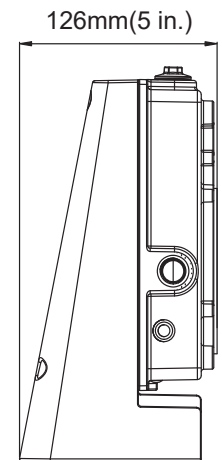

FCWP3L Series

Slim full cutoff Wall Pack

Fixture Type:

Project Name:

Location:

Date:

Features

- Sleek, low profile LED full cutoff wall pack.
- Rugged die-cast aluminum housing.
- Dark bronze powder coat finish with polycarbonate lens.
- Wattage selectable from 42W/62W/84W/100W with efficacy of up to 158 lm/W.
- CCT adjustable 3000K/4000K/5000K.
- Full cutoff with zero up light and low glare at angles
- Uniform distribution with no visible pixilation.
- Easy installation for new construction or retrofit application.
- Universal input voltage 120-277V.

Wattage switchable
100W/84W/62W/42W

Switch for wattage & 3CCT
selectable

Product Performance Standard

Size	13.1" x 9.6" x 5"	Power Factor	90%
Weight	5lb	Life Span	50,000 Hrs
IP Rate	IP65	Dimmable	1-10V Dimmable
Color Temp	3CCT 30/40/50K	Efficacy	Up to 158 lm/W
CRI	80	Warranty	10 Years
Input Voltage	120-277V	Ambient Operation Temperature	-40C° (-40°F) ~ 40° (104°F)

Dimensions

Ordering Guide

Example: FCWP3L-UW3CCT-100W

Note: 1.Premium finish incur an additional cost. Contact factory for MOQ and availability.

Updated: 12-5-2022

Fixture Type:

Project Name:

Location: