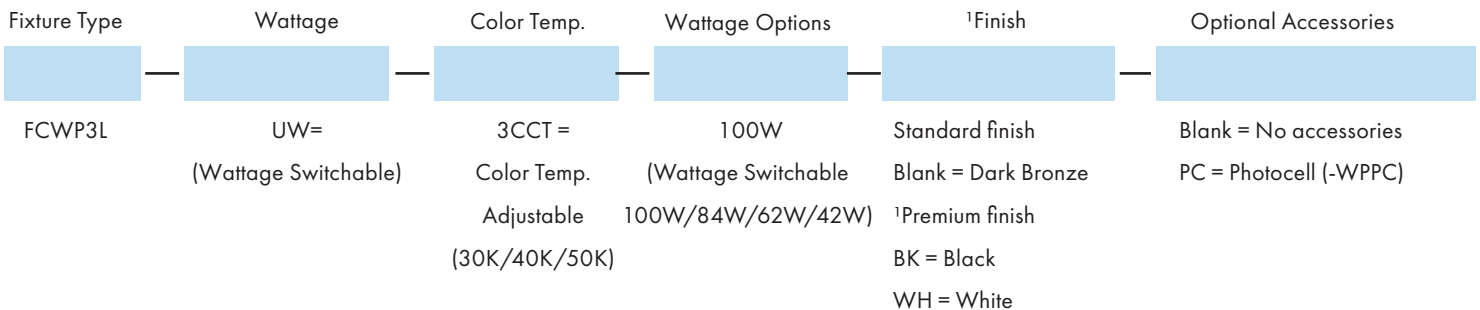

FCWP3L Series

Slim full cutoff Wall Pack

Fixture Type:

Project Name:

Location:

Date:

Features

- Sleek, low profile LED full cutoff wall pack.
- Rugged die-cast aluminum housing.
- Dark bronze powder coat finish with polycarbonate lens.
- Wattage selectable from 42W/62W/84W/100W with efficacy of up to 158 lm/W.
- CCT adjustable 3000K/4000K/5000K.
- Full cutoff with zero up light and low glare at angles
- Uniform distribution with no visible pixilation.
- Easy installation for new construction or retrofit application.
- Universal input voltage 120-277V.

Wattage switchable
100W/84W/62W/42W

Switch for wattage & 3CCT
selectable

Product Performance Standard

Size	13.1" x 9.6" x 5"	Power Factor	90%
Weight	5lb	Life Span	50,000 Hrs
IP Rate	IP65	Dimmable	1-10V Dimmable
Color Temp	3CCT 30/40/50K	Efficacy	Up to 158 lm/W
CRI	80	Warranty	10 Years
Input Voltage	120-277V	Ambient Operation Temperature	-40C° (-40°F) ~ 40° (104°F)

Dimensions

Ordering Guide

Example: FCWP3L-UW3CCT-100W

Note: 1.Premium finish incur an additional cost. Contact factory for MOQ and availability.

Updated: 12-5-2022

Fixture Type:

Project Name:

Location: