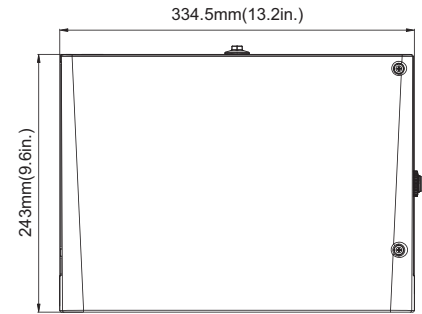

FCWP3L Series

Slim full cutoff Wall Pack

Fixture Type:

Project Name:

Location:

Date:

Features

- Sleek, low profile LED full cutoff wall pack.
- Rugged die-cast aluminum housing.
- Dark bronze powder coat finish with polycarbonate lens.
- Wattage selectable from 42W/62W/84W/100W with efficacy of up to 158 lm/W.
- CCT adjustable 3000K/4000K/5000K.
- Full cutoff with zero up light and low glare at angles
- Uniform distribution with no visible pixilation.
- Easy installation for new construction or retrofit application.
- Universal input voltage 120-277V.

Product Performance Standard

Size	13.1" x 9.6" x 5"	Power Factor	90%
Weight	5lb	Life Span	50,000 Hrs
IP Rate	IP65	Dimmable	1-10V Dimmable
Color Temp	3CCT 30/40/50K	Efficacy	Up to 158 lm/W
CRI	80	Warranty	10 Years
Input Voltage	120-277V	Ambient Operation Temperature	-40C° (-40°F) ~ 40° (104°F)

Dimensions