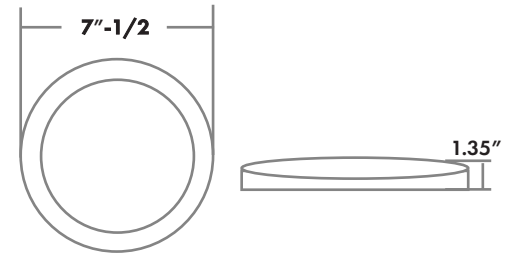

2DD Series 2nd Gen Disk Downlight

Fixture Type:

Project Name

Location:

Date:

Features

- 6"/8" Aluminum Disk down light
- 3CCT adjustable (3000K/4000K/5000K)
- Triac dimming
- Easy installation fit 3"/4"/5"/6" J-box or 5"/6" Can
- White finish
- Suitable for damp location

Dimension

Product Performance Standard

Size	6"/8"	Power Factor	≥90%
Weight	2 lb	LED Lifespan	50,000 Hrs
CRI	80	Dimmable	Triac Dimming
Color Temp	Single Color/CCT Adjustable	Warranty	5 Years
Input Voltage	120V	Ambient Operation Temperature	0C° (32°F) ~40C°(104°F)

Ordering Guide Example: LED2DD20W8IN3CT

Fixture Type

Wattage & Size

¹Color Temp.

Finish

LED2DD

15W6IN

3CT = CCT Adjustable
3000K/4000K/5000K

Blank = White

20W8IN

2DD Series 2nd Gen Disk Downlight

Fixture Type:
Project Name
Location:
Date:

Performance Data

WATTAGE	3000K		4000K		5000K	
	LUMEN	EFFICACY	LUMEN	EFFICACY	LUMEN	EFFICACY
15W	950lm	63lm/W	980lm	65lm/W	1000lm	67lm/W
20W	1450lm	73lm/W	1480lm	74lm/W	1500lm	75lm/W