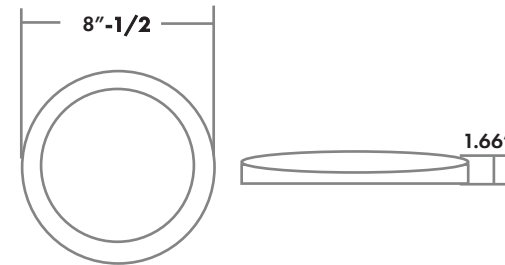

2DD Series 2nd Gen Disk Downlight

Fixture Type:

Project Name

Location:

Date:

Features

- 6"/8" Aluminum Disk down light
- 3CCT adjustable (3000K/4000K/5000K)
- Triac dimming
- Easy installation fit 3"/4"/5"/6" J-box or 5"/6" Can
- White finish
- Suitable for damp location

Dimension

Product Performance Standard

Size	6"/8"	Power Factor	≥90%
Weight	2 lb	LED Lifespan	50,000 Hrs
CRI	80	Dimmable	Triac Dimming
Color Temp	Single Color/CCT Adjustable	Warranty	5 Years
Input Voltage	120V	Ambient Operation Temperature	0C° (32°F) ~40C°(104°F)

Ordering Guide Example: LED2DD20W8IN3CT

Fixture Type

Wattage & Size

¹Color Temp.

Finish

LED2DD

15W6IN

3CT = CCT Adjustable
3000K/4000K/5000K

Blank = White

20W8IN

2DD Series 2nd Gen Disk Downlight

Fixture Type:
Project Name
Location:
Date:

Performance Data

WATTAGE	3000K		4000K		5000K	
	LUMEN	EFFICACY	LUMEN	EFFICACY	LUMEN	EFFICACY
15W	950lm	63lm/W	980lm	65lm/W	1000lm	67lm/W
20W	1450lm	73lm/W	1480lm	74lm/W	1500lm	75lm/W