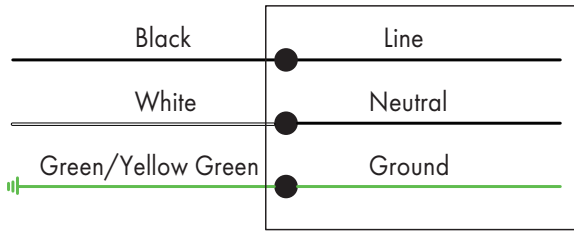

2DD Series 2nd Gen Disk Downlight

Performance Data

		3000K		4000K		5000K	
WATTAGE	LUMEN	EFFICACY	LUMEN	EFFICACY	LUMEN	EFFICACY	
15W	950lm	63lm/W	980lm	65lm/W	1000lm	67lm/W	
20W	1450lm	73lm/W	1480lm	74lm/W	1500lm	75lm/W	

Optional Accessories

EM Test Button

SKU:-BU

-Pre installed test button for emergency battery backup

JBox Emergency Battery Backup

SKU:-EMJB12W

- External Jbox Emergency battery backup
- Delivery up to 900 lumen for 90 min emergency use
- Only available for CCT adjustable fixture

For the accessories detail, please visit www.lironlighting.com/product_categories/add-on-accessories/

2DD Series 2nd Gen Disk Downlight

Fixture Type:
Project Name:
Location:
Date:

Wiring Diagram

CORD/ SUPPLY WIRING

LUMINAIRE

Scan the QR code or visit www.lironlighting.com/products/led2dd for the complete luminaire installation guide.

Note: