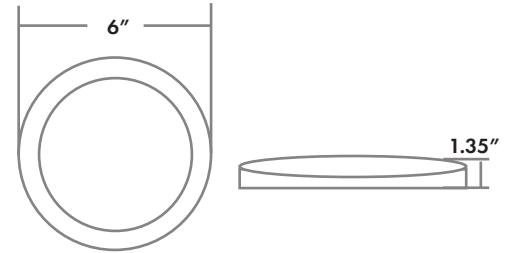

## Features

- 6"/8" Aluminum Disk down light
- Single color temperature or CCT adjustable (3000K/4000K/5000K)
- Triac dimming
- Easy installation fit 3"/4"/5"/6" J-box or 5"/6" Can
- Optional battery backup
- Architecture white finish standard

## Dimension