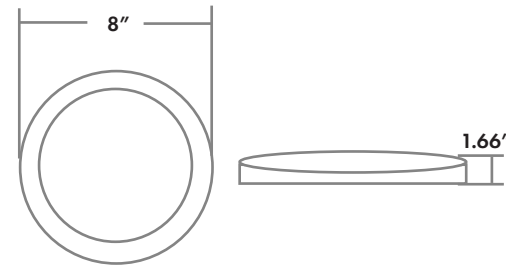

## Features

- 6"/8" Aluminum Disk down light
- Single color temperature or CCT adjustable (3000K/4000K/5000K)
- Triac dimming
- Easy installation fit 3"/4"/5"/6" J-box or 5"/6" Can
- Optional battery backup
- Architecture white finish standard

## Dimension