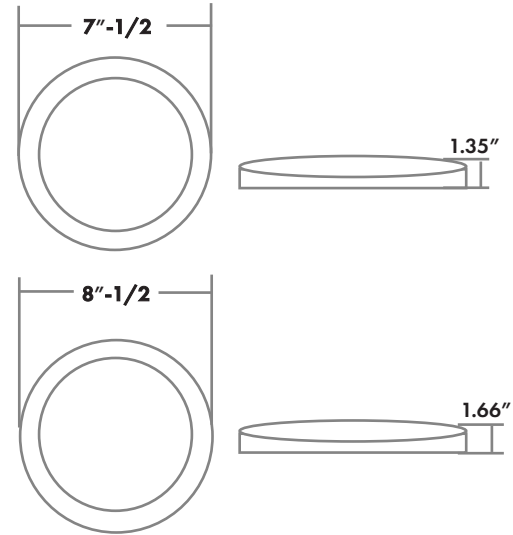

2DD Series

Disk Downlight with Emergency battery backup

Features

- 6"/8" aluminum disk downlight with 90 min emergency battery backup
- Test button integrated in the fixture
- 3CCT adjustable 3000K/4000K/5000K
- Triac dimming
- Easy to installed on the 3"/4"/5"/6" Jbox or 5"/6" can
- White finish
- Suitable for damp location

Dimension

Product Performance Standard

Size	6"/8"	Power Factor	≥90%
Weight	2 lb	LED Lifespan	50,000 Hrs
CRI	80	Dimmable	Triac Dimming
Color Temp	CCT Adjustable	Warranty	5 Years
Input Voltage	120V	Ambient Operation Temperature	0C° (32°F) ~40C°(104°F)

Ordering Guide Example: LED2DD20W8IN3CT-BU

Fixture Type	Wattage & Size	¹ Color Temp.	Finish	EM
LED2DD	15W6IN 20W8IN	3CT = CCT Adjustable 3000K/4000K/5000K	Blank = White	BU = Emergency

2DD Series

Disk Downlight with Emergency battery backup