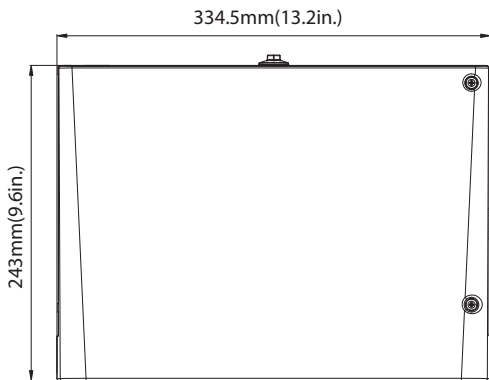

## Dimensions

## Specification

Size	13.1"x9.6"x5"
Weight	5 lb
IP Rate	IP65
Color Temp	3CCT 3000K/4000K/5000K
CRI	80
Input Voltage	120-277V
Power Factor	90%
LED Lifespan	50,000 Hrs
Dimmable	1-10V Dimmable
Efficacy	Up to 158 lm/W
Warranty	10 Years
Ambient Operation Temperature	-40°C (-40°F)~40°C (104°F)