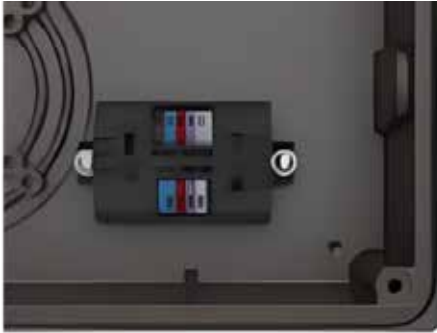

## SLIM FULL CUTOFF WALL PACK

Switch for wattage & 3CCT selectable

Wattage switchable 100W/84W/62W/42W