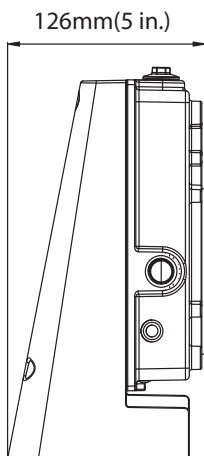

## SLIM FULL CUTOFF WALL PACK

Switch for wattage & 3CCT selectable

Wattage switchable 100W/84W/62W/42W

## Dimensions

## Specification

Size	13.1"x9.6"x5"
Weight	5 lb
IP Rate	IP65
Color Temp	3CCT 3000K/4000K/5000K
CRI	80
Input Voltage	120-277V
Power Factor	90%
LED Lifespan	50,000 Hrs
Dimmable	1-10V Dimmable
Efficacy	Up to 158 lm/W
Warranty	10 Years
Ambient Operation Temperature	-40°C (-40°F)~40°C (104°F)