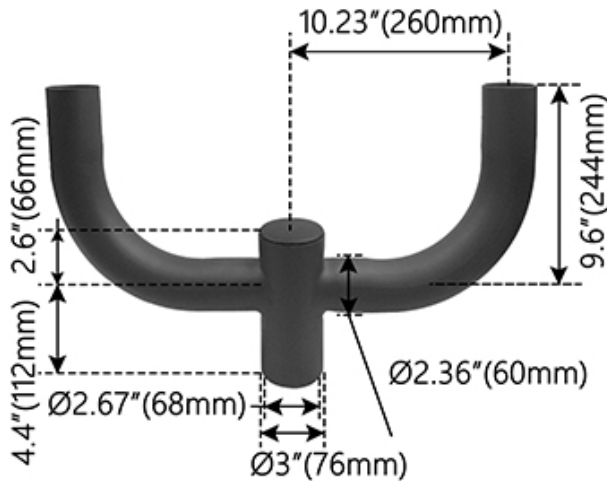

Fixture Type:

Project Name

Location:

Date:

180° Double Bullhorn

180 degree bullhorn

No. PKBRK-BH2F

Finish: Dark Bronze

USE: The Bracket is designed to mount over $2\text{-}3/8"$ (60mm) O.D. vertical tenon.

Two fixtures can be mounted to the Round External Mount Horizontal Tenon and adjusted horizontally.