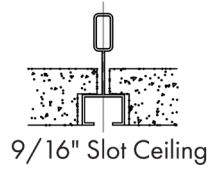

Linear Run connector

ALC-FC = Inline connector

ALC2 Architectural Linear Series

2.3" Linear Suspended Linear Run Luminaire

Fixture Type:

Project Name:

Location:

Date:

Mounting

Dry Wall Mount

Drop Ceiling / Off Grid

Compatible for various T grid

- 9/16" Flat
- 15/16" Flat
- 9/16" Slot
- 15/16" Slot

Pendant Accessories For Dry Ceiling

Canopy Kits

Pendant Accessories For Drop Ceiling