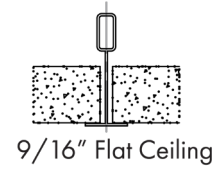

Non-Power feed	Canopy Shape	Grid Size	Grid Type	Finish	Canopy Size
AL-NTBCNP					
Drop ceiling mount	R=Round	9=9/16	F=Flat	WH=Blank	4=4inch
Non-Power feed side	S=Square	15=15/16	S=Slot	BK=Black	2=2inch

Mounting

Dry Wall Mount

Drop Ceiling / Off Grid

Compatible for various T grid

- 9/16" Flat
- 15/16" Flat
- 9/16" Slot
- 15/16" Slot

Pendant Accessories For Dry Ceiling

Canopy Kits

Pendant Accessories For Drop Ceiling