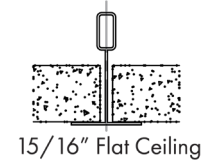

Non-Power feed	Canopy Shape	Grid Size	Grid Type	Finish	Canopy Size
AL-NTBCNP					
Drop ceiling mount	R=Round	9=9/16	F=Flat	WH=Blank	4=4inch
Non-Power feed side	S=Square	15=15/16	S=Slot	BK=Black	2=2inch

Mounting

Dry Wall Mount

Drop Ceiling / Off Grid

Compatible for various T grid

- 9/16" Flat
- 15/16" Flat
- 9/16" Slot
- 15/16" Slot

Pendant Accessories For Dry Ceiling

Canopy Kits

Pendant Accessories For Drop Ceiling