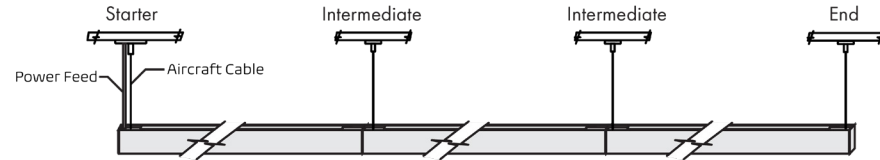

ALC Architectural Linear Series

2.3" Linear Suspended Linear Run Luminaire

Fixture Type:

Project Name:

Location:

Date:

Line Connection:

Linear Connector
(-ALC-FC)

120Vac: Connections up to 40ft
277Vac: Connections up to 100ft

Mounting point:
24.72" for 2FT fixture
49.8" for 4FT fixture
100.08" for 8FT fixture

Continuous Run

Mounting point:
24.96" for 2FT fixture
50.04" for 4FT fixture
100.2" for 8FT fixture