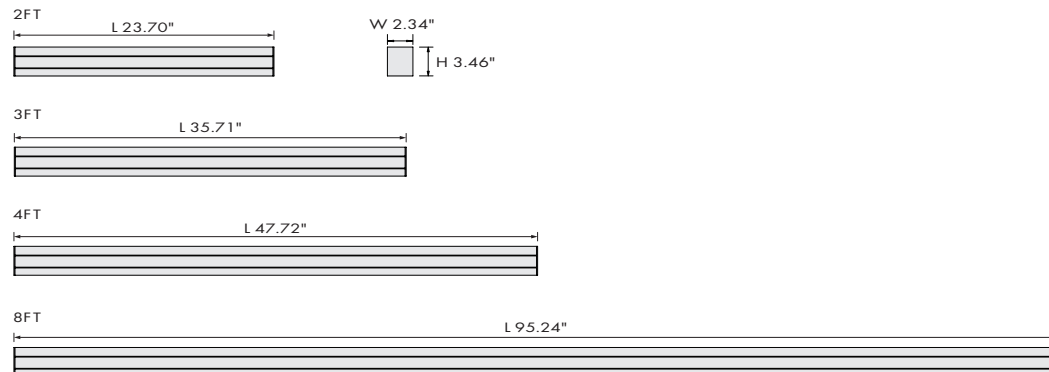

ALC2 Architectural Linear Series

2.3" Linear Suspended Linear Run Luminaire

Fixture Type:

Project Name:

Location:

Date:

Features

- 2.3" wide architectural linear luminaires is available in 2ft,3ft,4ft and 8ft.
- Simply provide wide, powerful lighting to any atmosphere with continuous runs.
- Extruded aluminum housing with premium powder coat white or black finish.
- 100% downlight distribution
- Color temperature adjustable 3000K/3500K /4000K.
- Wattage selectable 100%/75%/50%
- Standard optical flat lens or Deep regressed lens
- Optional emergency battery backup is available.

Dimensions

DIMENSIONS

Specification

Material	Extruded aluminum housing	Efficacy	117lm/W
Lens	Flat/Deep regressed	LED Life Span	50,000 hrs
Beam angle	110 degree	Dimmable	0-10V Dimming
Color Temp	3CCT 3000K/3500K/4000K	Lumen Package	2,300 lm to 9,200lm
CRI	90	Warranty	5 Years
Input Voltage	120-277V	Ambient Operation Temperature	-20°C(-4°F) to 40°C (104°F)
Installation	Suspended mount	Listing	UL Listed Damp Location