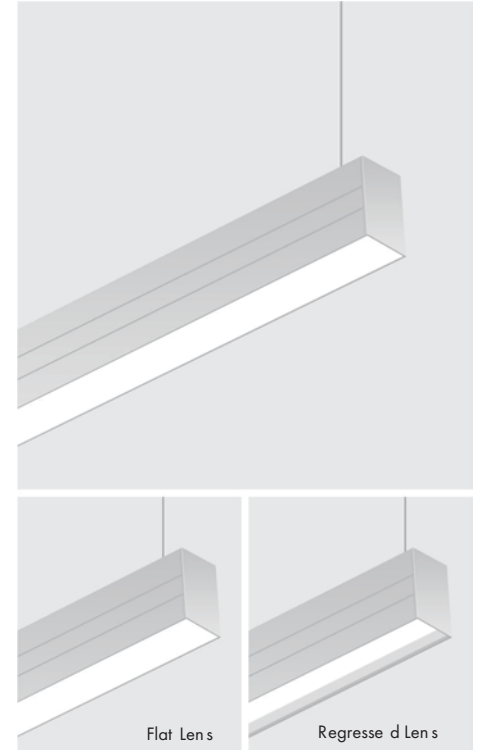

ALC2 Architectural Linear Series

2.3" Linear Suspended Linear Run Luminaire

Fixture Type:

Project Name:

Location:

Date:

Features

- 2.3" wide architectural linear luminaires is available in 2ft,3ft,4ft and 8ft.
- Simply provide wide, powerful lighting to any atmosphere with continuous runs.
- Extruded aluminum housing with premium powder coat white or black finish.
- 100% downlight distribution
- Color temperature adjustable 3000K/3500K /4000K.
- Wattage selectable 100%/75%/50%
- Standard optical flat lens or Deep regressed lens
- Optional emergency battery backup is available.

Dimensions

DIMENSIONS

Specification

Material	Extruded aluminum housing	Efficacy	117lm/W
Lens	Flat/Deep regressed	LED Life Span	50,000 hrs
Beam angle	110 degree	Dimmable	0-10V Dimming
Color Temp	3CCT 3000K/3500K/4000K	Lumen Package	2,300 lm to 9,200lm
CRI	90	Warranty	5 Years
Input Voltage	120-277V	Ambient Operation Temperature	-20°C(-4°F) to 40°C (104°F)
Installation	Suspended mount	Listing	UL Listed Damp Location

Dry wall Ceiling Mount Individual Run

Example: AL-PDW-S-BK-kit

AL-PDW	Canopy Shape	Finish
Dry Wall Mounting Kit	R=Round S=Square	WH=Black BK=Black

Notes:
Dry wall ceiling mounts kit will consist of:
1 pc - 4" round or square canopy for power feed side,
1 pc - 4" round or square canopy for non power feed side,
1 pc - 2" round or square canopy for non power feed side,
1 pc - J-box cross bar, 1 pc - 5FT Power feed, 1 set - 5ft aircraft Cable.