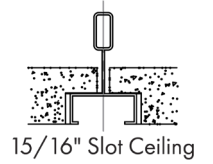

Non-Power feed	Canopy Shape	Grid Size	Grid Type	Finish	Canopy Size
AL-NTBCNP					
Drop ceiling mount	R=Round	9=9/16	F=Flat	WH=Blank	4=4inch
Non-Power feed side	S=Square	15=15/16	S=Slot	BK=Black	2=2inch

Linear Run connector

ALC-FC = Inline connector

ALC2 Architectural Linear Series

2.3" Linear Suspended Linear Run Luminaire

Fixture Type:

Project Name:

Location:

Date:

Mounting

Dry Wall Mount

Drop Ceiling / Off Grid

Compatible for various T grid

- 9/16" Flat
- 15/16" Flat
- 9/16" Slot
- 15/16" Slot

Pendant Accessories For Dry Ceiling

Canopy Kits

Pendant Accessories For Drop Ceiling

Canopy Kits

Junction Box

Power Cord Kits

5FT Standard
(12FT Available)

Power Cord Kits

Aircraft Cable Kits

Aircraft Cable Kits

5FT Standard
(12FT Available)