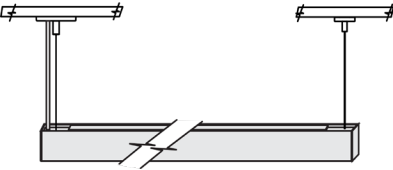

ALC Architectural Linear Series

2.3" Linear Suspended Linear Run Luminaire

Fixture Type:

Project Name:

Location:

Date:

Line Connection:

Linear Connector
(-ALC-FC)

120Vac: Connections up to 40ft
277Vac: Connections up to 100ft

Mounting point:
24.72" for 2FT fixture
49.8" for 4FT fixture
100.08" for 8FT fixture

Continuous Run

Mounting point:
24.96" for 2FT fixture
50.04" for 4FT fixture
100.2" for 8FT fixture