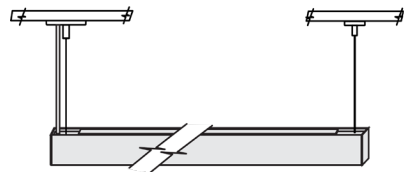

# ALB Architectural Linear Series

1.8" Linear Suspended Direct Linear Run Luminaire

**Fixture Type:**

**Project Name:**

**Location:**

**Date:**

## Line Connection:

**Linear Connector**  
(-ALB-FC)

120Vac: Connections up to 40ft  
277Vac: Connections up to 100ft

Mounting point:  
24.72" for 2FT fixture  
49.8" for 4FT fixture  
100.08" for 8FT fixture