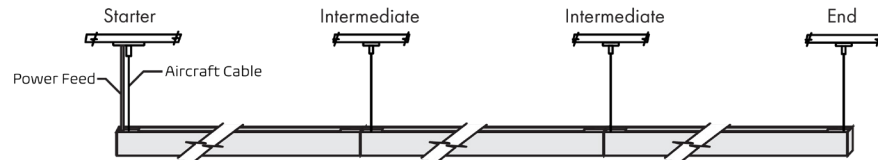

Mounting point:
24.96" for 2FT fixture
50.04" for 4FT fixture
100.2" for 8FT fixture

Mounting point:
25.08" for 2FT fixture
50.28" for 4FT fixture
100.44" for 8FT fixture

Mounting point:
24.96" for 2FT fixture
50.04" for 4FT fixture
100.2" for 8FT fixture

Luminaire Run Length (ft)	Run Configuration	Line Joinder	5' Power Cable	5' Aircraft Cable	Canopy
2	2'	-	1	2	2
4	4'	-	1	2	2
6	4'+2'	1	1	3	3
8	8'	-	1	2	2
10	8'+2'	1	1	3	3
12	8'+4'	1	1	3	3
14	8'+4'+2'	2	1	4	4
16	8'+8'	1	1	3	3
18	8'+8'+2'	2	1	4	4
20	8'+8'+4'	2	1	4	4
22	8'+8'+4'+2'	3	1	5	5
24	8'+8'+8'	2	1	4	4
26	8'+8'+8'+2'	3	1	5	5
28	8'+8'+8'+4'	3	1	5	5
30	8'+8'+8'+4'+2'	4	1	6	6
32	8'+8'+8'+8'	3	1	5	5
34	8'+8'+8'+8'+2'	4	1	6	6
36	8'+8'+8'+8'+4'	4	1	6	6
38	8'+8'+8'+8'+4'+2'	5	1	7	7
40	8'+8'+8'+8'+8'	4	1	6	6
42	8'+8'+8'+8'+8'+2'	5	2	7	7