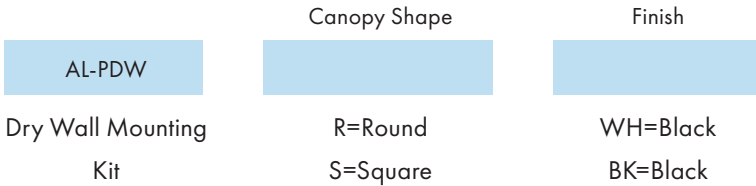

Mounting Ceiling Type - Dry wall ceiling or Drop ceiling

Dry wall Ceiling Mount Individual Run

Example: AL-PDW-S-BK-kit

Notes:

Dry wall ceiling mounts kit will consist of:

1 pc - 4" round or square canopy for power feed side,

1 pc - 4" round or square canopy for non power feed side,

1 pc - 2" round or square canopy for non power feed side,

1 pc - J-box cross bar, 1 pc - 5FT Power feed, 1 set - 5ft aircraft Cable.

Dry wall Ceiling Mount Continued Run

Example: AL-PDW-S-BK,AL-NDWCNP-S-BK-2,ALA-FC