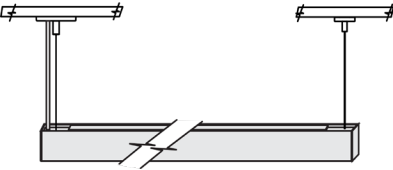

## Line Connection:

**Linear Connector**  
(-ALA-FC)

120Vac: Connections up to 40ft  
277Vac: Connections up to 100ft

Mounting point:  
24.72" for 2FT fixture  
49.8" for 4FT fixture  
100.08" for 8FT fixture