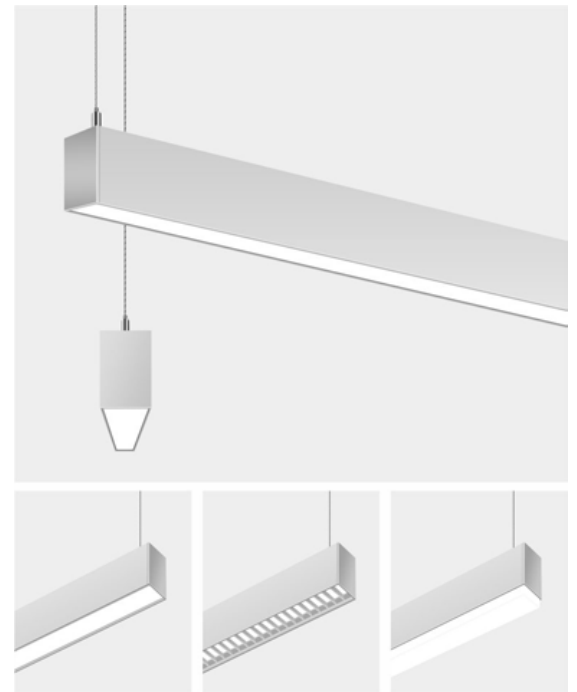

# ALA2 Architectural Linear Series

1.3" Linear Suspended Linear Run Luminaire

**Fixture Type:**

**Project Name:**

**Location:**

**Date:**

## Features

- 1.3" wide architectural linear luminaires is available in 2ft,4ft and 8ft.
- Simply provide wide, powerful lighting to any atmosphere with continuous runs.
- Extruded aluminum housing with premium powder coat white or black finish.
- 100% direct downlight or 25% up and 75% down by dip switch, allowing for wider spacing between fixtures and better ceiling light uniformity.
- 3 CCT color temperature adjustable 3000K/3500K/4000K.
- Wattage selectable 2' 20W/15W/10W, 4' 40W/30W/20W, 8' 80W/60W/40W
- 3 different Lens options diffuser lens (standard), louver and drop lens.
- Various mounting option suspended mount, wall mount and surface mount.
- Optional emergency battery backup is available.