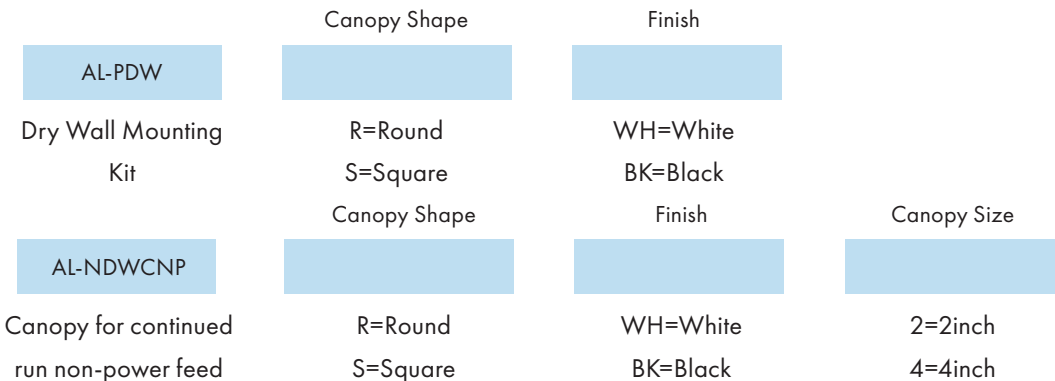

Linear Run connector

ALA-FC = Inline connector