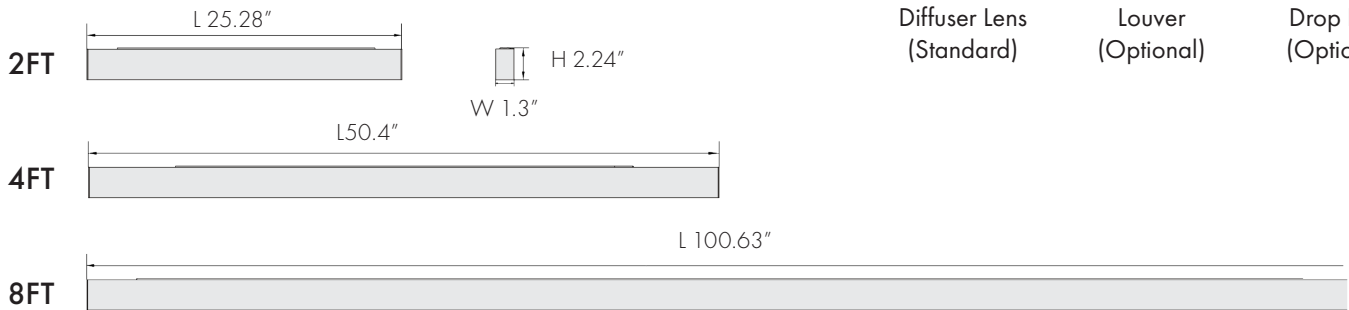

## Features

- 1.3" wide architectural linear luminaires is available in 2ft,4ft and 8ft.
- Simply provide wide, powerful lighting to any atmosphere with continuous runs.
- Extruded aluminum housing with premium powder coat white or black finish.
- 100% direct downlight or 25% up and 75% down by dip switch, allowing for wider spacing between fixtures and better ceiling light uniformity.
- 3 CCT color temperature adjustable 3000K/3500K/4000K.
- Wattage selectable 2' 20W/15W/10W, 4' 40W/30W/20W, 8' 80W/60W/40W
- 3 different Lens options diffuser lens (standard), louver and drop lens.
- Various mounting option suspended mount, wall mount and surface mount.
- Optional emergency battery backup is available.

## Dimensions