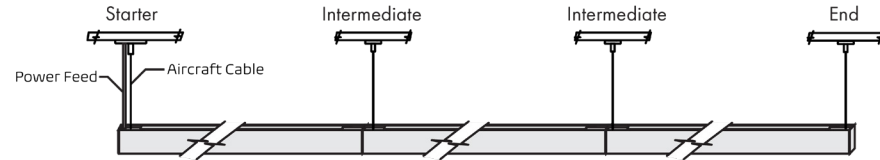

## Line Connection:

**Linear Connector**  
(-ALA-FC)

120Vac: Connections up to 40ft  
277Vac: Connections up to 100ft

Mounting point:  
24.72" for 2FT fixture  
49.8" for 4FT fixture  
100.08" for 8FT fixture

Continuous Run

Mounting point:  
24.96" for 2FT fixture  
50.04" for 4FT fixture  
100.2" for 8FT fixture

Mounting point:  
25.08" for 2FT fixture  
50.28" for 4FT fixture  
100.44" for 8FT fixture

Mounting point:  
24.96" for 2FT fixture  
50.04" for 4FT fixture  
100.2" for 8FT fixture