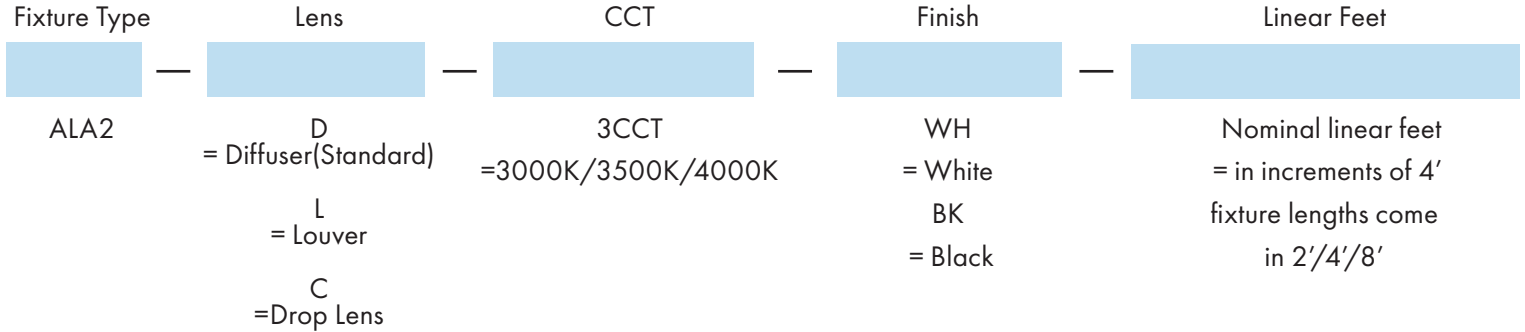

ALA2 Architectural Linear Series

1.3" Linear Suspended Linear Run Luminaire

Ordering Guide

Example: ALA2-D-3CCT-WH-4

Optional Accessories

Emergency Battery Backup

Diffuser Lens Roll

EM

(SKU:EMBK8WH-A-EXT02)

=8W Emergency battery backup

LR42

(SKU:ALA-LR42)

=42' LENS ROLL