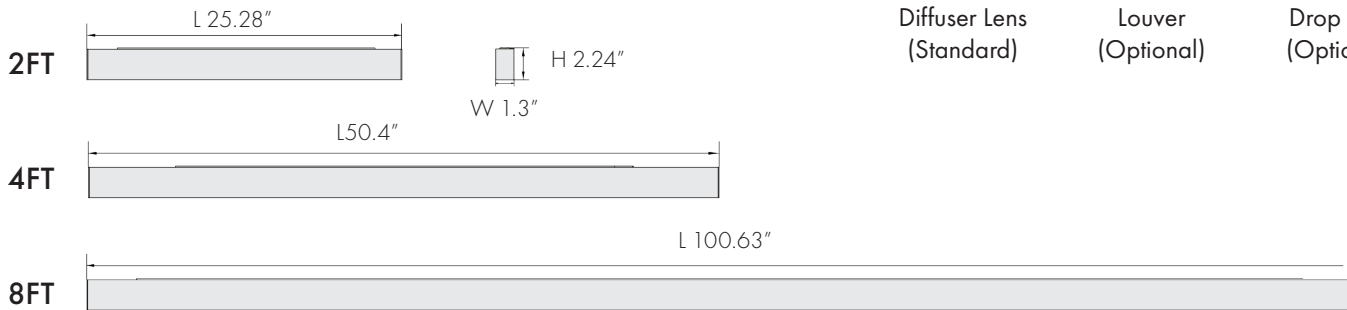

ALA2 Architectural Linear Series

Linear Run Wall Mount

Fixture Type:

Project Name:

Location:

Date:

Features

- 1.3" wide architectural linear luminaries is available in 2ft,4ft and 8ft.
- Simply provide wide, powerful lighting to any atmosphere with continuous runs.
- Extruded aluminum housing with premium powder coat white or black finish.
- 100% direct downlight or 25% up and 75% down by dip switch, allowing for wider spacing between fixtures and better ceiling light uniformity.
- 3 CCT color temperature adjustable 3000K/3500K/4000K.
- Wattage selectable 2' 20W/15W/10W, 4' 40W/30W/20W, 8' 80W/60W/40W
- 3 different Lens options diffuser lens (standard), louver and drop lens.
- Various mounting option suspended mount, wall mount and surface mount.
- Optional emergency battery backup is available.

Diffuser Lens (Standard)

Louver (Optional)

Drop Lens (Optional)

Dimensions

Specification

| | | | |
|----------------------|--|--------------------------------------|-----------------------------|
| Material | Extruded aluminum housing | Efficacy | 800lm/ft |
| Lens | Diffuser/louver/drop lens | LED Life Span | 50,000 hrs |
| Beam angle | 110 degree | Dimmable | 0-10V Dimming |
| Color Temp | 3CCT 3500/4000K/5000K | Lumen Package | 1,600 lm - 6,400 lm |
| CRI | 90 | Warranty | 5 Years |
| Input Voltage | 120-277V | Ambient Operation Temperature | -20°C(-4°F) to 40°C (104°F) |
| Installation | Suspended mount, Surface mount, Wall mount | Listing | UL Listed |