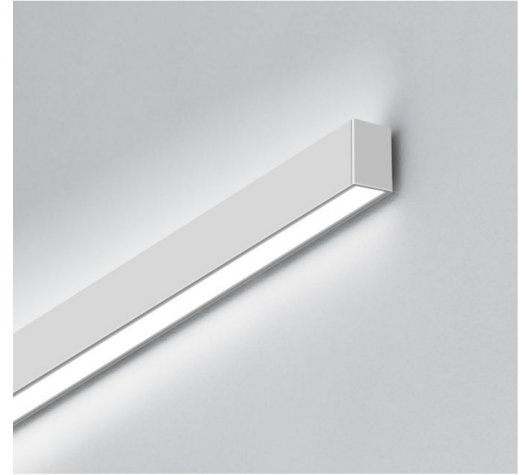

ALA2 Architectural Linear Series

Linear Run Wall Mount

Fixture Type:

Project Name:

Location:

Date:

Features

- 1.3" wide architectural linear luminaries is available in 2ft,4ft and 8ft.
- Simply provide wide, powerful lighting to any atmosphere with continuous runs.
- Extruded aluminum housing with premium powder coat white or black finish.
- 100% direct downlight or 25% up and 75% down by dip switch, allowing for wider spacing between fixtures and better ceiling light uniformity.
- 3 CCT color temperature adjustable 3000K/3500K/4000K.
- Wattage selectable 2' 20W/15W/10W, 4' 40W/30W/20W, 8' 80W/60W/40W
- 3 different Lens options diffuser lens (standard), louver and drop lens.
- Various mounting option suspended mount, wall mount and surface mount.
- Optional emergency battery backup is available.

Diffuser Lens (Standard)

Louver (Optional)

Drop Lens (Optional)

Dimensions

Specification

| | | | |
|----------------------|--|--------------------------------------|-----------------------------|
| Material | Extruded aluminum housing | Efficacy | 800lm/ft |
| Lens | Diffuser/louver/drop lens | LED Life Span | 50,000 hrs |
| Beam angle | 110 degree | Dimmable | 0-10V Dimming |
| Color Temp | 3CCT 3500/4000K/5000K | Lumen Package | 1,600 lm - 6,400 lm |
| CRI | 90 | Warranty | 5 Years |
| Input Voltage | 120-277V | Ambient Operation Temperature | -20°C(-4°F) to 40°C (104°F) |
| Installation | Suspended mount, Surface mount, Wall mount | Listing | UL Listed |