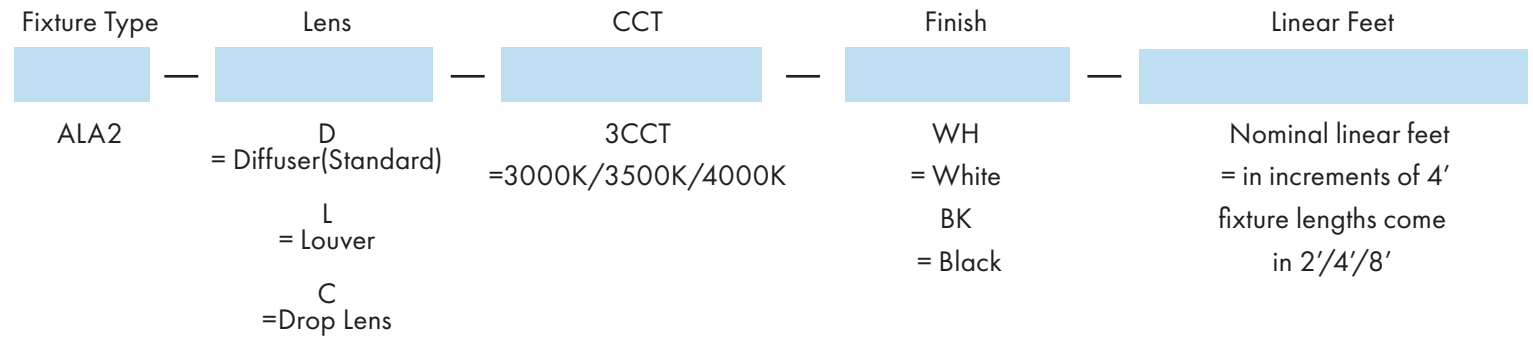

Diffuser Lens (Standard)

Louver (Optional)

Drop Lens (Optional)

Dimensions

Specification

| | | | |
|----------------------|--|--------------------------------------|-----------------------------|
| Material | Extruded aluminum housing | Efficacy | 800lm/ft |
| Lens | Diffuser/louver/drop lens | LED Life Span | 50,000 hrs |
| Beam angle | 110 degree | Dimmable | 0-10V Dimming |
| Color Temp | 3CCT 3500/4000K/5000K | Lumen Package | 1,600 lm - 6,400 lm |
| CRI | 90 | Warranty | 5 Years |
| Input Voltage | 120-277V | Ambient Operation Temperature | -20°C(-4°F) to 40°C (104°F) |
| Installation | Suspended mount, Surface mount, Wall mount | Listing | UL Listed |

ALA2 Architectural Linear Series

Linear Run Wall Mount

Fixture Type:

Project Name:

Location:

Date:

Ordering Guide

Example: ALA2-D-3CCT-WH-4