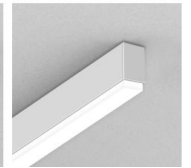

## Features

- 1.3" wide architectural linear luminaries is available in 2ft,4ft and 8ft.
- Simply provide wide, powerful lighting to any atmosphere with continuous runs.
- Extruded aluminum housing with premium powder coat white or black finish.
- 100% direct downlight or 25% up and 75% down by dip switch, allowing for wider spacing between fixtures and better ceiling light uniformity.
- 3 CCT color temperature adjustable 3000K/3500K/4000K.
- Wattage selectable 2' 20W/15W/10W, 4' 40W/30W/20W, 8' 80W/60W/40W
- 3 different Lens options diffuser lens (standard), louver and drop lens.
- Various mounting option suspended mount, wall mount and surface mount.
- Optional emergency battery backup is available.