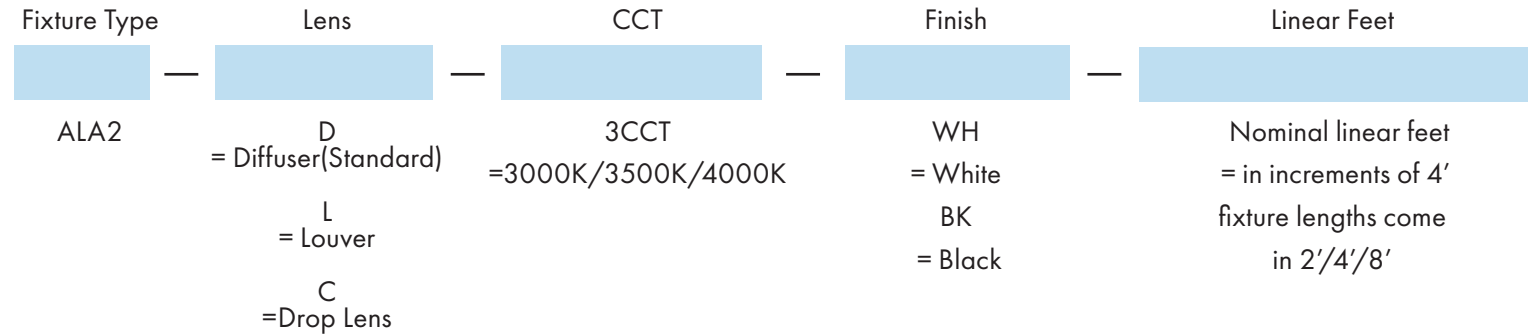

## Dimensions

# ALA2 Architectural Linear Series

Linear Run Surface Mount

**Fixture Type:**

**Project Name:**

**Location:**

**Date:**

## Ordering Guide

Example: ALA2-D-3CCT-WH-4