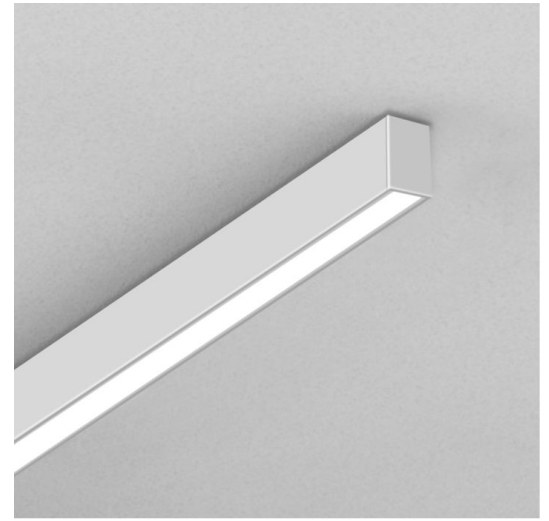

# ALA2 Architectural Linear Series

Linear Run Surface Mount

**Fixture Type:**

**Project Name:**

**Location:**

**Date:**

## Features

- 1.3" wide architectural linear luminaries is available in 2ft,4ft and 8ft.
- Simply provide wide, powerful lighting to any atmosphere with continuous runs.
- Extruded aluminum housing with premium powder coat white or black finish.
- 100% direct downlight or 25% up and 75% down by dip switch, allowing for wider spacing between fixtures and better ceiling light uniformity.
- 3 CCT color temperature adjustable 3000K/3500K/4000K.
- Wattage selectable 2' 20W/15W/10W, 4' 40W/30W/20W, 8' 80W/60W/40W
- 3 different Lens options diffuser lens (standard), louver and drop lens.
- Various mounting option suspended mount, wall mount and surface mount.
- Optional emergency battery backup is available.