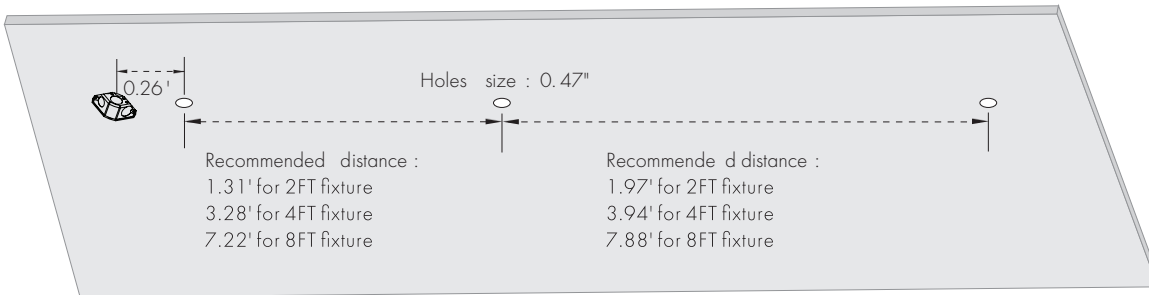

ALA2 Architectural Linear Series

Linear Run Surface Mount

Fixture Type:

Project Name:

Location:

Date:

Performance Data:

Lens	Length	Wattage Selectable	Lumen Output	3CCT Adjustable
Diffuser	2'	20W/15W/10W	1700lm/1275lm/900lm	3000K/3500K/4000K
	4'	40W/30W/20W	3400lm/2550lm/1700lm	3000K/3500K/4000K
	8'	80W/60W/40W	6800lm/5100lm/3400lm	3000K/3500K/4000K

Line Connection:

Linear Connector (-ALA-FC)

120Vac: Connections up to 40ft
277Vac: Connections up to 100ft