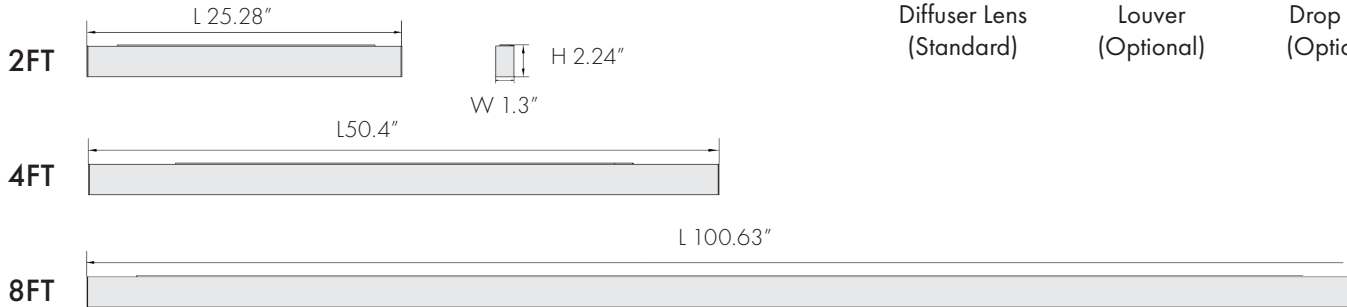

## Features

- 1.3" wide architectural linear luminaries is available in 2ft,4ft and 8ft.
- Simply provide wide, powerful lighting to any atmosphere with continuous runs.
- Extruded aluminum housing with premium powder coat white or black finish.
- 100% direct downlight or 25% up and 75% down by dip switch, allowing for wider spacing between fixtures and better ceiling light uniformity.
- 3 CCT color temperature adjustable 3000K/3500K/4000K.
- Wattage selectable 2' 20W/15W/10W, 4' 40W/30W/20W, 8' 80W/60W/40W
- 3 different Lens options diffuser lens (standard), louver and drop lens.
- Various mounting option suspended mount, wall mount and surface mount.
- Optional emergency battery backup is available.

## Dimensions

## Specification

<b>Material</b>	Extruded aluminum housing	<b>Efficacy</b>	800lm/ft
<b>Lens</b>	Diffuser/louver/drop lens	<b>LED Life Span</b>	50,000 hrs
<b>Beam angle</b>	110 degree	<b>Dimmable</b>	0-10V Dimming
<b>Color Temp</b>	3CCT 3500/4000K/5000K	<b>Lumen Package</b>	1,600 lm - 6,400 lm
<b>CRI</b>	90	<b>Warranty</b>	5 Years
<b>Input Voltage</b>	120-277V	<b>Ambient Operation Temperature</b>	-20°C(-4°F) to 40°C (104°F)
<b>Installation</b>	Suspended mount, Surface mount, Wall mount	<b>Listing</b>	UL Listed