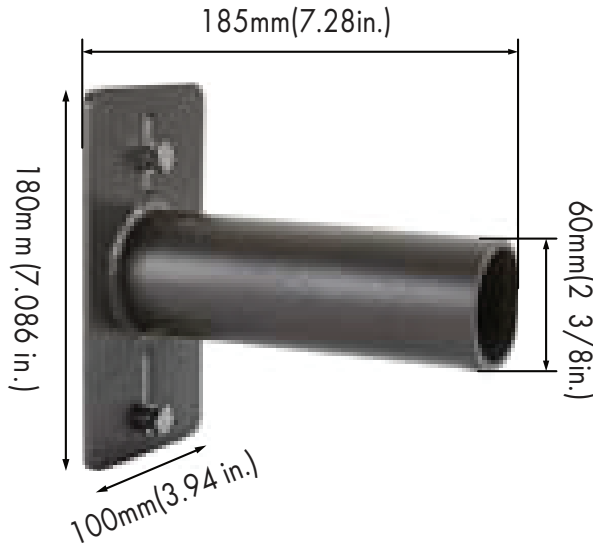

Mid-Pole tenon Bracket

Fixture Type:

Project Name

Location:

Date:

2-3/8" OD Horizontal Tenon Mid-Pole Bracket

Part number: PKBRK-SPRAP

Finish: Dark Bronze

USE: 2-3/8" OD Horizontal Tenon Mid-Pole Bracket is designed to mount light fixture that is equipped with an adjustable slipfitter onto a 2-3/8" OD horizontal tenon