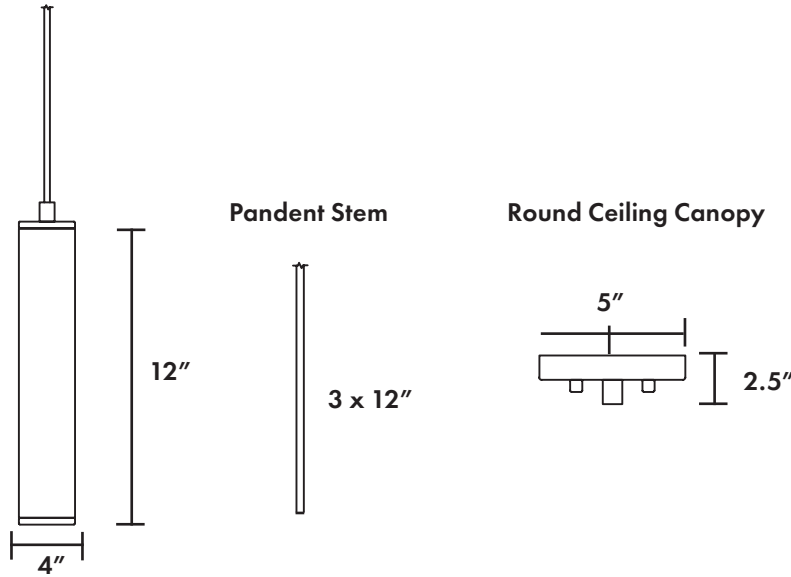

P06 Series

LED Indoor Pendant Light

Fixture Type:

Project Name

Location:

Date:

Features

- Black metal with cylinder shaped shade, fixture contains no glass.
- E26 standar base, A19 LED Light bulbs included.
- Round black ceiling canopy kit 5inch dia. x 2.5 inch height
- Can be hung from a sloped/angled ceiling.
- Included 3 x 12 inch length rod extension stem.
- Suitable for damp location.

Dimensions

Specification

Material	Steel	Bulb Type	A19 LED BULB
Lens	-	LED Life Span	50,000 hrs
Beam angle	360 degree	Dimmable	Non dimmable
Color Temp	3000K, 4000K, 5000K	BASE	E26
CRI	80 CRI	Warranty	5 Years
Input Voltage	120V	Ambient Operation Temperature	-20°C (-4°F) ~45° C(113°F)
Installation	Pandent Mount	Listing	ETL Listed Damp location listed

P06 Series

LED Indoor Pendant Light

Fixture Type:
Project Name
Location:
Date:

Ordering Guide

Example: P06-10-1-4

Fixture Type	Wattage	CCT	Finish
P06	10 = 1Light LED Bulb	1=3000K 2=4000K 3=5000K	1= Brush Nickel 2=Oil Bronze 4=Black