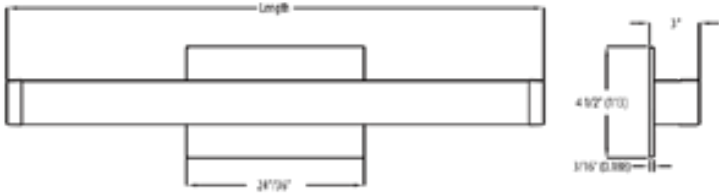

FIXTURE TYPE:
PROJECT NAME:
LOCATION:
DATE:

LED VANITY LIGHT

Dimensions

Product Performance Standard

Size	18"/24"/36"/48"
Weight	8lb
Mounting	Wall Mount
Color Temp	3 CCT
Input Voltage	120V
Power Factor	90%
Life Span	50,000 Hrs
Dimmable	Triac dimming
Material	Steel
Ambient Operation Temperature	-12C° (10°F)~ 40° (104°F)

FIXTURE TYPE:
PROJECT NAME:
LOCATION:
DATE:

LED VANITY LIGHT

Features

- Bathroom vanity light available in four different sizes
- Contemporary square vanity with 3CCT 3000K/4000K/5000K, is constructed of an acrylic diffuser with housings available in brushed nickel.
- Extruded acrylic diffuser is of highly transmissive material to minimize LED image and provided high angle brightness control
- Suitable for damp location

Ordering Guide Example: V28-18IN20W-3CCT-BN

Note: Only size 24IN & 36IN brush nickel finish are eligible for quick ship.

V28 Series

FIXTURE TYPE:
PROJECT NAME:
LOCATION:
DATE:

LED VANITY LIGHT

Product Information