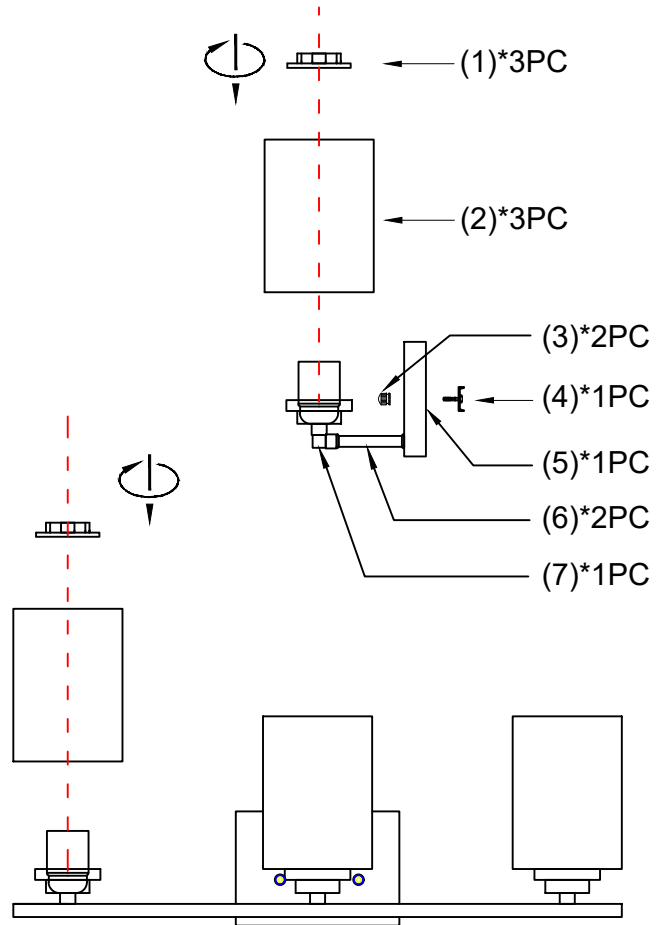

### Please proceed in an alphabetical order:

- A.Existing Electrical BOX B.Crossbar C.Crossbar Screws
- D.Ground Wire E.Canopy F.Wire G.Junction Caps
- attach the crossbar(B)to the existing electrical box(A) using the two crossbar screws(C)which are not supplied and should already in your box.
- Pass the main wire(F)and ground wire(D)through the canopy(E)and the crossbar(B)until the end of the main wire(F)reaches the electrical box (A)where you can wire use electrician connections.Be sure when connecting the wire use electrician approved junction caps(G),stow the excess wire in the electrical box(A).raise the canopy(E),attach canopy(E)to ceiling,and hold the canopy(E).

## Installation Instructions

### IMPORTANT SAFETY INSTRUCTIONS:

- Please read through all the instructions carefully and completely before beginning assembly and installation
- This product must be installed in accordance with installation instructions and all safety and building codes. It is strongly suggested that all direct wired fixtures be installed by a licensed electrician
- Be sure the electricity to the wires you are working on is shut off; either the fuse is removed or the circuit breaker is turned off. Turning the power off using the light switch is not sufficient to prevent electrical shock

## PART LIST AND ASSEMBLY ILLUSTRATION

Note: Some parts may be pre-installed or pre-assembled.