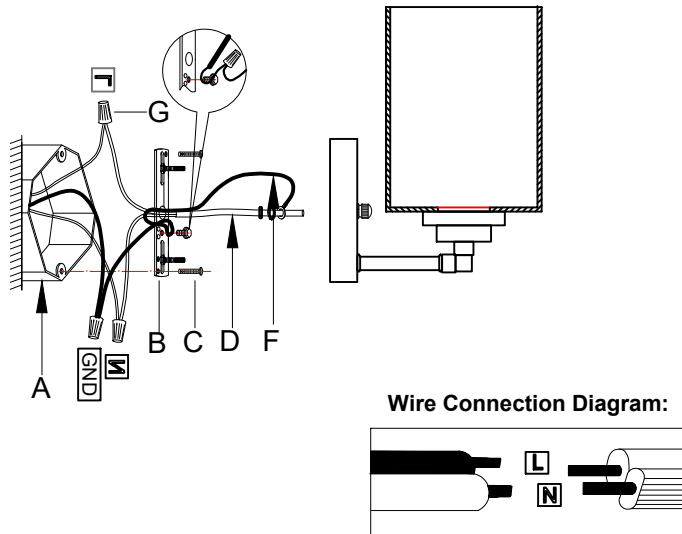

## MOUNTING AND WIRING

### WARNING:

Improper installation may cause electrical shock, fire, or equipment damage. The person performing the installation must be familiar with the construction and operation of the product and associated hazards

### Please proceed in an alphabetical order:

- A.Existing Electrical BOX B.Crossbar C.Crossbar Screws
- D.Ground Wire E.Canopy F.Wire G.Junction Caps
- attach the crossbar(B)to the existing electrical box(A) using the two crossbar screws(C)which are not supplied and should already in your box.
- Pass the main wire(F)and ground wire(D)through the canopy(E)and the crossbar(B)until the end of the main wire(F)reaches the electrical box (A)where you can wire use electrician connections.Be sure when connecting the wire use electrician approved junction caps(G),stow the excess wire in the electrical box(A).raise the canopy(E),attach canopy(E)to ceiling,and hold the canopy(E).