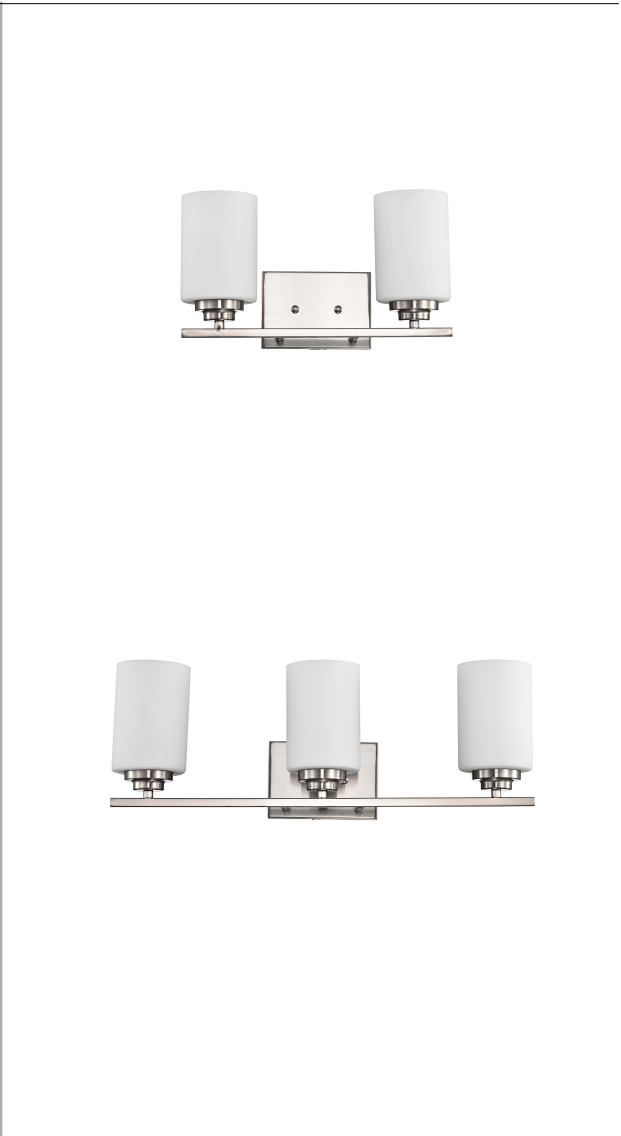

# V04 Series LED Vanity Light

<b>Fixture Type:</b>
<b>Project Name:</b>
<b>Location:</b>
<b>Date:</b>

## Features:

- 1-light/2-lights/3-lights/4-lights bathroom steel vanity light
- Brushed nickel/oil bronze/black finish options
- Elegant etched painted white glass shades
- Mount the light fixture facing up or down
- E26 socket light bulb base
- 9W LED bulbs included
- Damp location listed

## Product Performance Standard

<b>Dimension</b>	14"/22" * 8" * 6"	<b>Power Factor</b>	≥90%
<b>Weight</b>	8lb	<b>LED Lifespan</b>	50,000 Hrs
<b>Light Bulbs Type</b>	9W LED Included	<b>Light Bulb Base</b>	E26
<b>Color Temp</b>	3000K/4000K/5000K	<b>Warranty</b>	5 Years
<b>Input Voltage</b>	120V	<b>Ambient Operation Temperature</b>	0C° (32°F) ~40C°(104°F)

## Ordering Guide Example: V043011

Part Number	Number Of Light	Color Temp.	Finish
V04	10=1-Light 20 =2-Lights 30=3-Lights 40=4-Lights	1 = 3000K 2 = 4000K 3 = 5000K	1= Brush Nickel 2=Oil bronze 4=Black