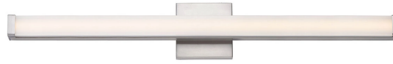

## LED Vanity Light

<b>Fixture Type:</b>
<b>Project Name:</b>
<b>Location:</b>
<b>Date:</b>

### Features

- Bathroom vanity light available in 24" 25 Watts or 36" 30 Watts
- Contemporary square vanity with 3CCT 3000K/4000K/5000, is constructed of an acrylic diffuser with housings available in brushed nickel.
- Extruded acrylic diffuser is of highly transmissive material to minimize LED image and provided high angle brightness control
- Suitable for damp location
- 5 Years limited warranty