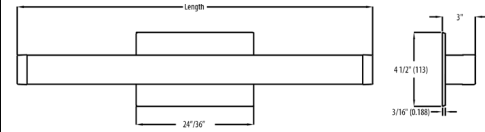

### Dimension:

### Ordering Guide

Fixture Type	Size & Wattage	Color Temp	FINISH
V28	10=18inch20Watts 20=24inch25Watts 30=36inch30Watts 40=48inch35Watts	4 = 3CCT Color temperature selectable	1 = Brush Nickel

Note: Only size 24IN & 36IN are eligible for quick ship.