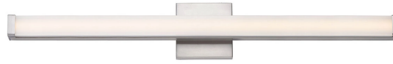

## LED Vanity Light

<b>Fixture Type:</b>
<b>Project Name:</b>
<b>Location:</b>
<b>Date:</b>

### Features

- Bathroom vanity light available in four different sizes
- Contemporary square vanity with 3CCT 3000K/4000K/5000, is constructed of an acrylic diffuser with housings available in brushed nickel.
- Extruded acrylic diffuser is of highly transmissive material to minimize LED image and provided high angle brightness control
- Suitable for damp location