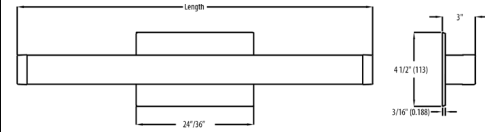

### Dimension:

### Ordering Guide

Fixture Type	Size & Wattage	Color Temp	FINISH
V28	10=18inch20Watts 20=24inch25Watts 30=36inch30Watts 40=48inch35Watts	4 = 3CCT Color temperature selectable	1 = Brush Nickel

Note: Only size 18IN & 24IN are eligible for quick ship.