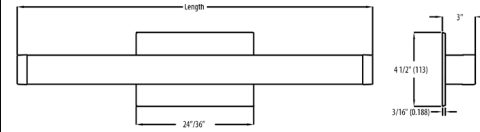

V28 Series

LED Vanity Light

Fixture Type:
Project Name:
Location:
Date:

Features

- Bathroom vanity light available in four different sizes
- Contemporary square vanity with 3CCT 3000K/4000K/5000, is constructed of an acrylic diffuser with housings available in brushed nickel.
- Extruded acrylic diffuser is of highly transmissive material to minimize LED image and provided high angle brightness control
- Suitable for damp location

Dimension:

Product Performance Standard

Size	24"/36"/48"	Power Factor	90%
Weight	8lb	Life Span	50,000 Hrs
Mounting	Wall Mount	Dimmable	Triac dimming
Color Temp.	3 CCT	Material	Steel
Input Voltage	120V	Ambient Operation Temperature	-12C° (10°F) ~ 40° (104°F)

Ordering Guide

Fixture Type	Size & Wattage	Color Temp	FINISH
V28	10=18inch20Watts 20=24inch25Watts 30=36inch30Watts 40=48inch35Watts	4 = 3CCT Color temperature selectable	1 = Brush Nickel

Note: Only size 24IN & 36IN are eligible for quick ship.