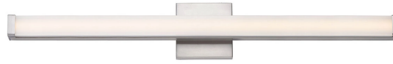

V28 Series

LED Vanity Light

Fixture Type:
Project Name:
Location:
Date:

Features

- Bathroom vanity light available in four different sizes
- Contemporary square vanity with 3CCT 3000K/4000K/5000, is constructed of an acrylic diffuser with housings available in brushed nickel.
- Extruded acrylic diffuser is of highly transmissive material to minimize LED image and provided high angle brightness control
- Suitable for damp location

Dimension:

Product Performance Standard

Size	24"/36"/48"	Power Factor	90%
Weight	8lb	Life Span	50,000 Hrs
Mounting	Wall Mount	Dimmable	Triac dimming
Color Temp.	3 CCT	Material	Steel
Input Voltage	120V	Ambient Operation Temperature	-12C° (10°F) ~ 40° (104°F)

Ordering Guide

Fixture Type	Size & Wattage	Color Temp	FINISH
V28	10=18inch20Watts 20=24inch25Watts 30=36inch30Watts 40=48inch35Watts	4 = 3CCT Color temperature selectable	1 = Brush Nickel

Note: Only size 24IN & 36IN are eligible for quick ship.

V28 Series

LED Vanity Light

Fixture Type:
Project Name:
Location:
Date:

Product Information

		3000K			4000K		5000K	
WATTAGE	LUMEN	EFFICACY	LUMEN	EFFICACY	LUMEN	EFFICACY		
25W	1675lm	67lm/W	1700lm	68lm/W	1750lm	70lm/W		
30W	2010lm	67lm/W	2040lm	68lm/W	2100lm	70lm/W		