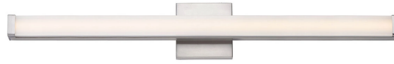

V28 Series

LED Vanity Light

Fixture Type:
Project Name:
Location:
Date:

Features

- Bathroom vanity light available in 24" 25 Watts or 36" 30 Watts
- Contemporary square vanity with 3CCT 3000K/4000K/5000, is constructed of an acrylic diffuser with housings available in brushed nickel.
- Extruded acrylic diffuser is of highly transmissive material to minimize LED image and provided high angle brightness control
- Suitable for damp location
- 5 Years limited warranty

Product Performance Standard

Size	24"/36"/48"	Power Factor	90%
Weight	8lb	Life Span	50,000 Hrs
Mounting	Wall Mount	Dimmable	Triac dimming
Color Temp.	3 CCT	Material	Steel
Input Voltage	120V	Ambient Operation Temperature	-12C° (10°F) ~ 40° (104°F)

Dimension:

Ordering Guide

Fixture Type	Size & Wattage	Color Temp	FINISH
V28	10=18inch20Watts 20=24inch25Watts 30=36inch30Watts 40=48inch35Watts	4 = 3CCT Color temperature selectable	1 = Brush Nickel

V28 Series

LED Vanity Light

Fixture Type:
Project Name:
Location:
Date:

Product Information

		3000K			4000K		5000K	
WATTAGE	LUMEN	EFFICACY	LUMEN	EFFICACY	LUMEN	EFFICACY		
25W	1675lm	67lm/W	1700lm	68lm/W	1750lm	70lm/W		
30W	2010lm	67lm/W	2040lm	68lm/W	2100lm	70lm/W		