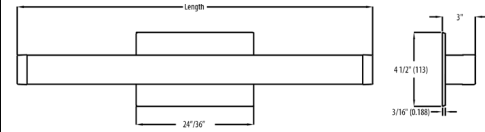

V28 Series

LED Vanity Light

Fixture Type:
Project Name:
Location:
Date:

Features

- Bathroom vanity light available in 24" 25 Watts or 36" 30 Watts
- Contemporary square vanity with 3CCT 3000K/4000K/5000, is constructed of an acrylic diffuser with housings available in brushed nickel.
- Extruded acrylic diffuser is of highly transmissive material to minimize LED image and provided high angle brightness control
- Suitable for damp location
- 5 Years limited warranty

Product Performance Standard

Size	24"/36"/48"	Power Factor	90%
Weight	8lb	Life Span	50,000 Hrs
Mounting	Wall Mount	Dimmable	Triac dimming
Color Temp.	3 CCT	Material	Steel
Input Voltage	120V	Ambient Operation Temperature	-12C° (10°F) ~ 40° (104°F)

Dimension:

Ordering Guide

Fixture Type	Size & Wattage	Color Temp	FINISH
V28	10=18inch20Watts 20=24inch25Watts 30=36inch30Watts 40=48inch35Watts	4 = 3CCT Color temperature selectable	1 = Brush Nickel

V28 Series