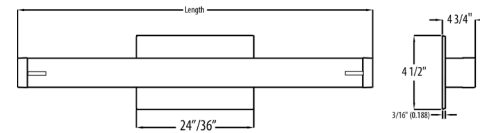

## Dimension:

## Product Performance Standard

<b>Size</b>	24"/36"	<b>Power Factor</b>	90%
<b>Weight</b>	8lb	<b>Life Span</b>	50,000 Hrs
<b>Mounting</b>	Wall Mount	<b>Dimmable</b>	Non Dimmable
<b>Color Temp.</b>	3 CCT	<b>Material</b>	Steel
<b>Input Voltage</b>	120V	<b>Ambient Operation Temperature</b>	-12C° (10°F) ~ 40° (104°F)

## Ordering Guide

Example Order: V261041

Fixture Type	Size & Wattage	Color Temp	FINISH
V26	10=24inch25Watts 20=36inch30Watts 30=48inch35Watts	4 = 3CCT (3000K/4000K/ 5000K)	1 = Brush nickel