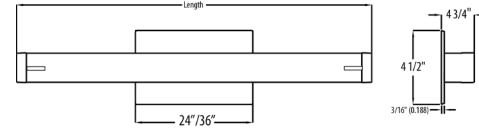

V26 Series

LED Vanity Light

Fixture Type:
Project Name:
Location:
Date:

Features

- Brushed nickel linear LED vanity light features a minimalistic look that easily blends with the bathroom decor
- Durable steel frame with white acrylic diffuser
- Available in 24" 25 Watts or 36" 30 Watts
- 3CCT color temperature selectable 3000K/4000K/5000K
- ETL listed for use in damp location
- 5 Years limited warranty
- Suitable for damp location

Dimension:

Product Performance Standard

Size	24"/36"	Power Factor	90%
Weight	8lb	Life Span	50,000 Hrs
Mounting	Wall Mount	Dimmable	Non Dimmable
Color Temp.	3 CCT	Material	Steel
Input Voltage	120V	Ambient Operation Temperature	-12C° (10°F) ~ 40° (104°F)

Ordering Guide

Example Order: V261041

Fixture Type	Size & Wattage	Color Temp	FINISH
V26	10=24inch25Watts 20=36inch30Watts 30=48inch35Watts	1=3000K 2=4000K 3=5000K 4 = 3CCT (3000K/4000K/ 5000K)	1= Brush nickel 2= Oil Bronze 3= White 4= Black