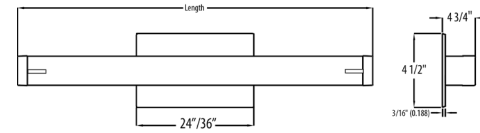

### Dimension:

### Product Performance Standard

<b>Size</b>	24"/36"	<b>Power Factor</b>	90%
<b>Weight</b>	8lb	<b>Life Span</b>	50,000 Hrs
<b>Mounting</b>	Wall Mount	<b>Dimmable</b>	Non Dimmable
<b>Color Temp.</b>	3 CCT	<b>Material</b>	Steel
<b>Input Voltage</b>	120V	<b>Ambient Operation Temperature</b>	-12C° (10°F) ~ 40° (104°F)