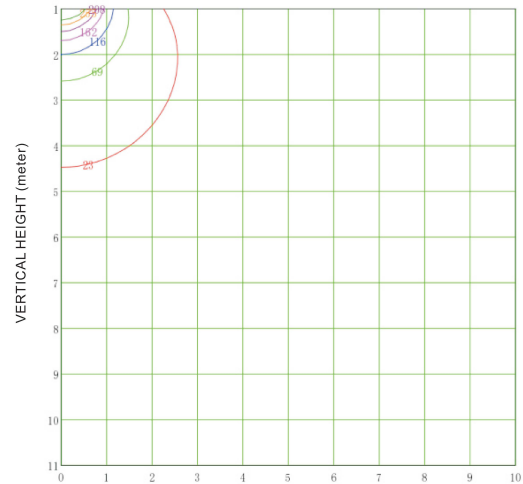

## Product Information

3000K		4000K		5000K		
WATTAGE	LUMEN	EFFICACY	LUMEN	EFFICACY	LUMEN	EFFICACY
10W	750lm	75lm/W	780lm	78lm/W	800lm	80lm/W
15W	1125lm	75lm/W	1170lm	78lm/W	1200lm	80lm/W
18W	1350lm	75lm/W	1404lm	78lm/W	1440lm	80lm/W
24W	1800lm	75lm/W	1872lm	78lm/W	1920lm	80lm/W

## Photometric

LUMINOUS INTENSITY DISTRIBUTION DIAGRAM

— C0-C180    — C90-C270

VERTICAL EQUILUMINOUS CURVE

HORIZONTAL DISTANCE (meter)

MINIMUM ALTITUDE 1.0 M  
 MAXIMUM ALTITUDE 11.0 M  
 MAXIMUM ILLUMINATION 463.3 lx

- ( 5% ): 23.2 lx
- ( 15% ): 69.5 lx
- ( 25% ): 115.8 lx
- ( 35% ): 162.1 lx
- ( 45% ): 208.5 lx
- ( 55% ): 254.8 lx
- ( 65% ): 301.1 lx