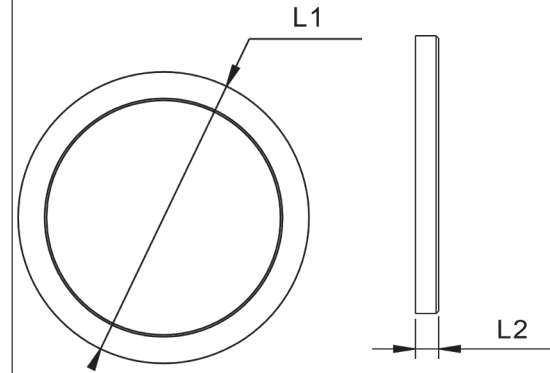

(Trim ring mounted)

(Trim ring included)

## Product Performance Standard

<b>Size</b>	5"/7"/9"/12"	<b>Power Factor</b>	90%
<b>Weight</b>	0.4lb/0.6lb/1lb/1.8lb	<b>Life Span</b>	50,000 Hrs
<b>Mounting</b>	Flush Mount	<b>Dimmable</b>	Triac Dimming
<b>Color Temp</b>	3CCT	<b>Efficacy</b>	Up to 80 lm/W
<b>CRI</b>	80	<b>Warranty</b>	5 Years
<b>Input Voltage</b>	120V	<b>Ambient Operation Temperature</b>	-15°C (-4°F) ~ 40° (104°F)

## Dimensions

	10W	15W	18W	24W
L1	5"	7.09"	8.86"	12"
L2	0.71"	0.71"	0.71"	0.71"

## Ordering Guide

Example: CSP2-15W7IN3CCT

Fixture Type	Size & Wattage	Color Temp.	Voltage	Finish
CSP2	10W5IN = 10Watt 5 Inch 15W7IN = 15Watt 7 Inch 18W9IN = 18Watt 9 Inch 24W12IN = 24Watt 12 Inch	3CCT = 30/40/50K (Color Temperature Adjustable)	Blank = 120V	Blank = White BK = Black BN = Brushed Nickel