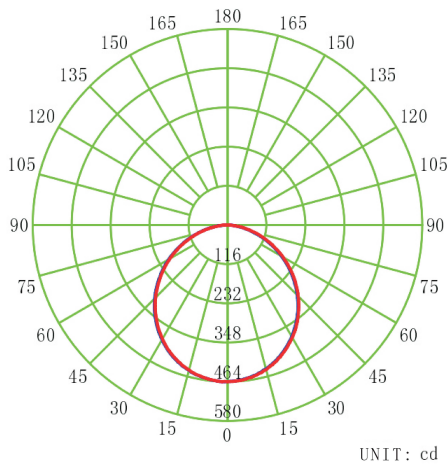

## Dimensions

	10W	15W	18W	24W
L1	5"	7.09"	8.86"	12"
L2	0.71"	0.71"	0.71"	0.71"

## Ordering Guide

Example: CSP2-15W7IN3CCT

Fixture Type	Size & Wattage	Color Temp.	Voltage	Finish
CSP2	10W5IN = 10Watt 5 Inch 15W7IN = 15Watt 7 Inch 18W9IN = 18Watt 9 Inch 24W12IN = 24Watt 12 Inch	3CCT = 30/40/50K (Color Temperature Adjustable)	Blank = 120V	Blank = White BK = Black BN = Brushed Nickel

## Product Information

3000K		4000K		5000K		
WATTAGE	LUMEN	EFFICACY	LUMEN	EFFICACY	LUMEN	EFFICACY
10W	750lm	75lm/W	780lm	78lm/W	800lm	80lm/W
15W	1125lm	75lm/W	1170lm	78lm/W	1200lm	80lm/W
18W	1350lm	75lm/W	1404lm	78lm/W	1440lm	80lm/W
24W	1800lm	75lm/W	1872lm	78lm/W	1920lm	80lm/W

## Photometric

LUMINOUS INTENSITY DISTRIBUTION DIAGRAM

— C0-C180    — C90-C270

VERTICAL EQUILUMINOUS CURVE

HORIZONTAL DISTANCE (meter)

MINIMUM ALTITUDE 1.0 M  
 MAXIMUM ALTITUDE 11.0 M  
 MAXIMUM ILLUMINATION 463.3 lx