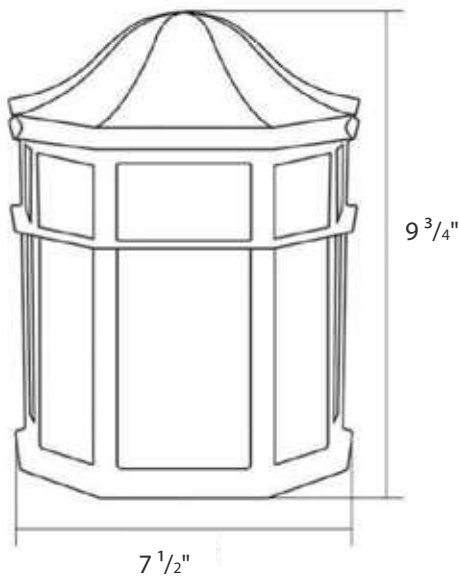

## Dimensions

FIXTURE TYPE:  
PROJECT NAME:  
LOCATION:  
DATE:

LED WALL SCONCE

## Specification

|                               |                                       |
|-------------------------------|---------------------------------------|
| Size                          | 9 in x 7 in                           |
| Weight                        | 5 lb                                  |
| IP Rate                       | IP65                                  |
| Color Temp                    | 5CCT<br>2700K/3000K/3500K/4000K/5000K |
| CRI                           | 80                                    |
| Input Voltage                 | 120V                                  |
| Power Factor                  | 90%                                   |
| LED Lifespan                  | 50,000 Hrs                            |
| Dimmable                      | Dimmable                              |
| Efficacy                      | Up to 67 lm/W                         |
| Warranty                      | 5 Years                               |
| Ambient Operation Temperature | -30° C (-22°F)~ 45°C (113°F)          |