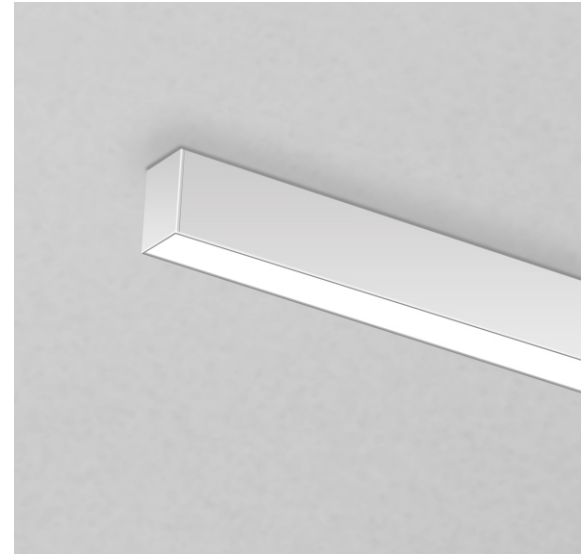

ALB Architectural Linear Series

1.8" Linear Surface Mount Direct Linear Run

Fixture Type:

Project Name:

Location:

Date:

Features

- 1.8" wide achitectural linear luminaries is available in 4ft and 8ft.
- Simply provide wide, powerful lighting to any atmosphere with continuous runs.
- Extruded aluminum housing with preminum powder coat white or black finish.
- 100% direct downlight, allowing for wider spacing between fixtures and better ceiling light uniformity.
- Color temperature adjustable 3000K/3500K /4000K.
- Wattage selectable 4ft 20W/30W/40W ,8ft 40W/60W/80W.
- Optical diffuser lens
- Various mounting option included suspended mount and surface mount.
- Optional emergency battery backup is available.

Dimensions

Specification

Material	Extruded aluminum housing	Efficacy	117lm/W
Lens	Diffuser	LED Life Span	50,000 hrs
Beam angle	110 degree	Dimmable	0-10V Dimming
Color Temp	3CCT 3000K/3500K/4000K	Lumen Package	4,680 lm to 9,760lm
CRI	90	Warranty	5 Years
Input Voltage	120-277V	Ambient Operation Temperature	-20°C(-4°F) to 40°C (104°F)
Installation	Surface mount	Listing	UL Listed

ALB Architectural Linear Series

1.8" Linear Surface Mount Direct Linear Run

Fixture Type:

Project Name:

Location:

Date:

Ordering Guide

Example: ALB-UW3CCT-WH-4