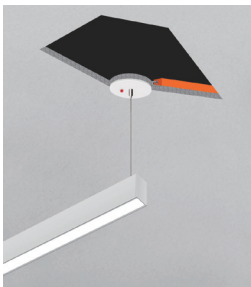

Optional Accessories

Emergency Battery Backup: