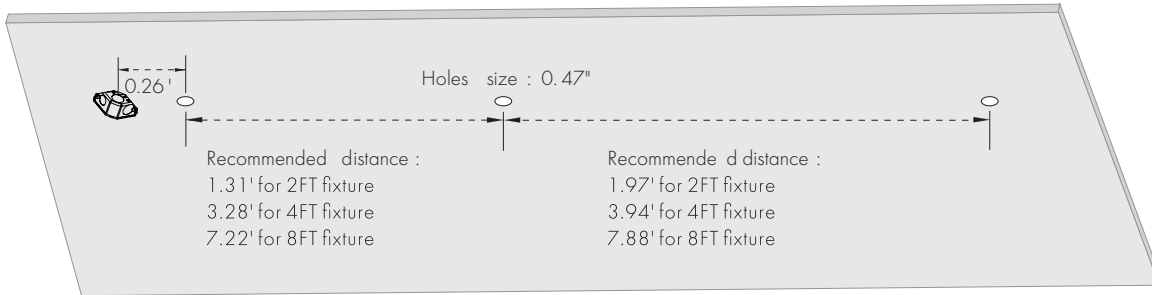

ALB Architectural Linear Series

1.8" Linear Surface Mount Direct Linear Run

Fixture Type:

Project Name:

Location:

Date:

Line Connection:

Linear Connector
(-ALB-FC)

120Vac: Connections up to 40ft
277Vac: Connections up to 100ft