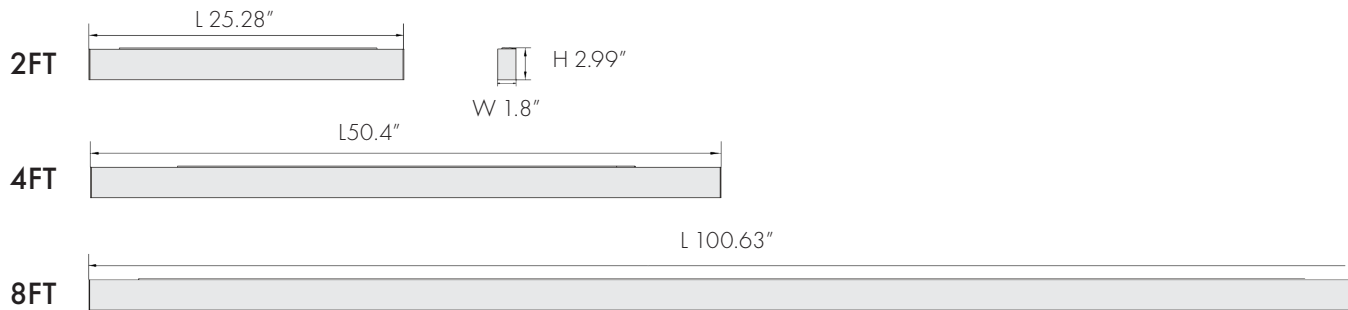

ALB Architectural Linear Series

1.8" Linear Surface Mount Direct Linear Run

Fixture Type:

Project Name:

Location:

Date:

Features

- 1.8" wide achitectural linear luminaries is available in 4ft and 8ft.
- Simply provide wide, powerful lighting to any atmosphere with continuous runs.
- Extruded aluminum housing with preminum powder coat white or black finish.
- 100% direct downlight, allowing for wider spacing between fixtures and better ceiling light uniformity.
- Color temperature adjustable 3000K/3500K /4000K.
- Wattage selectable 4ft 20W/30W/40W ,8ft 40W/60W/80W.
- Optical diffuser lens
- Various mounting option included suspended mount and surface mount.
- Optional emergency battery backup is available.

Dimensions

Specification

Material	Extruded aluminum housing	Efficacy	117lm/W
Lens	Diffuser	LED Life Span	50,000 hrs
Beam angle	110 degree	Dimmable	0-10V Dimming
Color Temp	3CCT 3000K/3500K/4000K	Lumen Package	4,680 lm to 9,760lm
CRI	90	Warranty	5 Years
Input Voltage	120-277V	Ambient Operation Temperature	-20°C(-4°F) to 40°C (104°F)
Installation	Surface mount	Listing	UL Listed

ALB Architectural Linear Series

1.8" Linear Surface Mount Direct Linear Run

Fixture Type:

Project Name:

Location:

Date:

Ordering Guide

Example: ALB-UW3CCT-WH-4