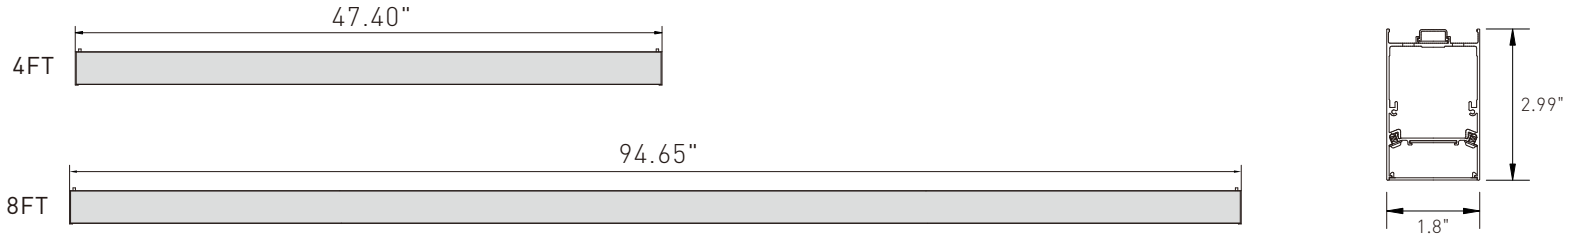

# ALB Architectural Linear Series

1.8" Linear Suspended Direct Linear Run Luminaire

**Fixture Type:**

**Project Name:**

**Location:**

**Date:**

## Features

- 1.8" wide achitectural linear luminaries is available in 4ft and 8ft.
- Simply provide wide, powerful lighting to any atmosphere with continuous runs.
- Extruded aluminum housing with preminum powder coat white or black finish.
- Light distribution: 100% direct downlight only for white finish, 25%up/75%down and 100 downlight switchable for black finish
- Color temperature adjustable 3000K/3500K /4000K.
- Wattage selectable 4ft 20W/30W/40W ,8ft 40W/60W/80W.
- Optical diffuser lens
- Various mounting option included suspended mount and surface mount.
- Optional emergency battery backup is available.

## Dimensions