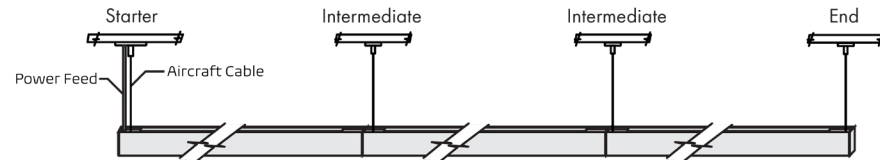

Mounting point:
24.96" for 2FT fixture
50.04" for 4FT fixture
100.2" for 8FT fixture

Mounting point:
25.08" for 2FT fixture
50.28" for 4FT fixture
100.44" for 8FT fixture

Mounting point:
24.96" for 2FT fixture
50.04" for 4FT fixture
100.2" for 8FT fixture

Luminaire Run Length (ft)	Run Configuration	Line Joinder	5' Power Cable	5' Aircraft Cable	Canopy
2	2'	-	1	2	2
4	4'	-	1	2	2
6	4'+2'	1	1	3	3
8	8'	-	1	2	2
10	8'+2'	1	1	3	3
12	8'+4'	1	1	3	3
14	8'+4'+2'	2	1	4	4
16	8'+8'	1	1	3	3
18	8'+8'+2'	2	1	4	4
20	8'+8'+4'	2	1	4	4
22	8'+8'+4'+2'	3	1	5	5
24	8'+8'+8'	2	1	4	4
26	8'+8'+8'+2'	3	1	5	5
28	8'+8'+8'+4'	3	1	5	5
30	8'+8'+8'+4'+2'	4	1	6	6
32	8'+8'+8'+8'	3	1	5	5
34	8'+8'+8'+8'+2'	4	1	6	6
36	8'+8'+8'+8'+4'	4	1	6	6
38	8'+8'+8'+8'+4'+2'	5	1	7	7
40	8'+8'+8'+8'+8'	4	1	6	6
42	8'+8'+8'+8'+8'+2'	5	2	7	7