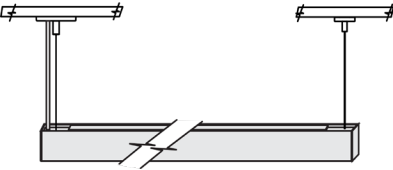

# ALB Architectural Linear Series

1.8" Linear Suspended Direct Linear Run Luminaire

**Fixture Type:**

**Project Name:**

**Location:**

**Date:**

## Line Connection:

**Linear Connector**  
(-ALB-FC)

120Vac: Connections up to 40ft  
277Vac: Connections up to 100ft

Mounting point:  
24.72" for 2FT fixture  
49.8" for 4FT fixture  
100.08" for 8FT fixture