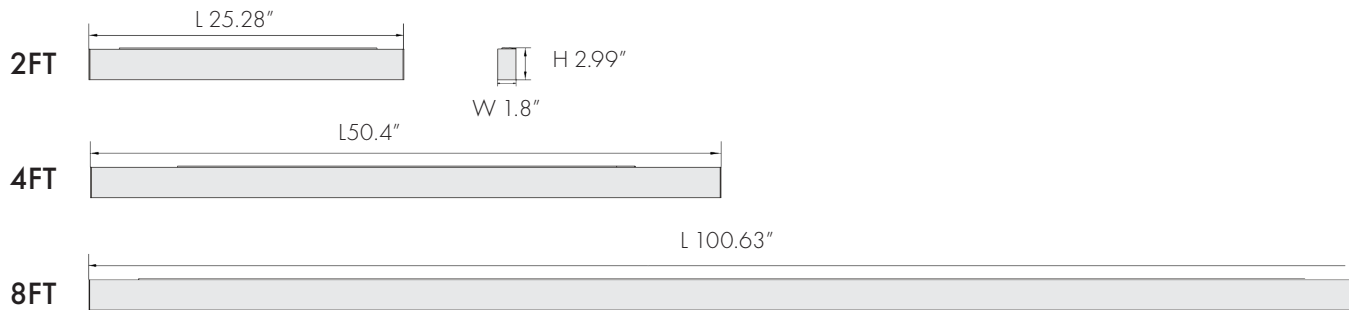

ALB Architectural Linear Series

1.8" Linear Suspended Direct Linear Run Luminaire

Fixture Type:

Project Name:

Location:

Date:

Features

- 1.8" wide achitectural linear luminaries is available in 4ft and 8ft.
- Simply provide wide, powerful lighting to any atmosphere with continuous runs.
- Extruded aluminum housing with preminum powder coat white or black finish.
- 100% direct downlight, allowing for wider spacing between fixtures and better ceiling light uniformity.
- Color temperature adjustable 3000K/3500K /4000K.
- Wattage selectable 4ft 20W/30W/40W ,8ft 40W/60W/80W.
- Optical diffuser lens
- Various mounting option included suspended mount and surface mount.
- Optional emergency battery backup is available.

Dimensions

Specification

Material	Extruded aluminum housing	Efficacy	117lm/W
Lens	Diffuser	LED Life Span	50,000 hrs
Beam angle	110 degree	Dimmable	0-10V Dimming
Color Temp	3CCT 3000K/3500K/4000K	Lumen Package	4,680 lm to 9,760lm
CRI	90	Warranty	5 Years
Input Voltage	120-277V	Ambient Operation Temperature	-20°C(-4°F) to 40°C (104°F)
Installation	Suspended mount, Surface mount.	Listing	UL Listed