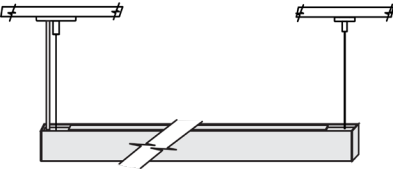

Project Name:

Location:

Date:

Line Connection:

Linear Connector
(-ALB-FC)

120Vac: Connections up to 40ft
277Vac: Connections up to 100ft

Mounting point:
24.72" for 2FT fixture
49.8" for 4FT fixture
100.08" for 8FT fixture

Continuous Run

Mounting point:
24.96" for 2FT fixture
50.04" for 4FT fixture
100.2" for 8FT fixture

Mounting point:
25.08" for 2FT fixture
50.28" for 4FT fixture
100.44" for 8FT fixture

Mounting point:
24.96" for 2FT fixture
50.04" for 4FT fixture
100.2" for 8FT fixture