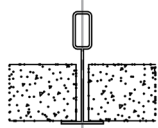

Drop Ceiling / Off Grid

1. Compatible for various T grid
2. 9/16" Flat
   - 15/16" Flat
   - 9/16" Slot
   - 15/16" Slot