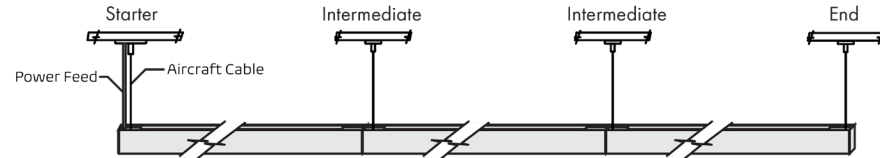

Project Name:

Location:

Date:

Line Connection:

Linear Connector
(-ALB-FC)

120Vac: Connections up to 40ft
277Vac: Connections up to 100ft

Mounting point:
24.72" for 2FT fixture
49.8" for 4FT fixture
100.08" for 8FT fixture

Continuous Run

Mounting point:
24.96" for 2FT fixture
50.04" for 4FT fixture
100.2" for 8FT fixture

Mounting point:
25.08" for 2FT fixture
50.28" for 4FT fixture
100.44" for 8FT fixture

Mounting point:
24.96" for 2FT fixture
50.04" for 4FT fixture
100.2" for 8FT fixture