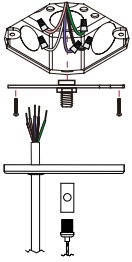

Drop Ceiling / Off Grid

1. Compatible for various T grid
2. 9/16" Flat
   - 15/16" Flat
   - 9/16" Slot
   - 15/16" Slot