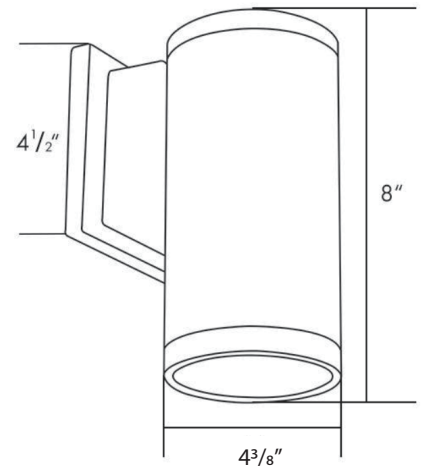

WCS Series LED Wall Cylinder

Fixture Type:
Project Name:
Location:
Date:

Features

- Vertical design integrated LED wall light fixture
- Aluminum housing with black finish
- Glass lens with 120 degree beam angle
- Downlight distribution
- It produces 630 lumens and only consumes only 9 watts of energy
- 4000K color temperature
- 120V input voltage

Product Performance Standard

Size	8" L X 4 ³ / ₈ " W	Efficacy	70lm/W
Weight	3LBS	LED Lifespan	50,000 Hrs
CRI	80	Dimmable	Non Dimmable
Color Temp	4000K	Warranty	5 Years
Input Voltage	120V	Ambient Operation Temperature	-20C° (-4°F) ~40C° (104°F)

Dimension

Ordering Guide

Example: LEDWCS9W40K

Fixture Type	Wattage	Color Temp.	Finish	Voltage
WCS	9W	40K = 4000K	Blank = Black BR = Bronze	Blank = 120V