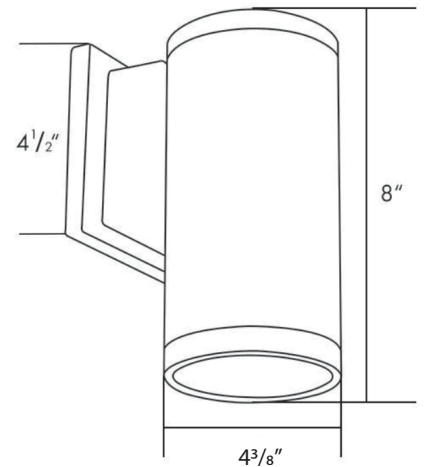

## Features

- Vertical design integrated LED wall light fixture
- Aluminum housing with black finish
- Glass lens with 120 degree beam angle
- Downlight distribution
- It produces 630 lumens and only consumes only 9 watts of energy
- 4000K color temperature
- 120V input voltage

## Product Performance Standard

Size	8" L X 4 <sup>3</sup> / <sub>8</sub> " W	Efficacy	70lm/W
Weight	3LBS	LED Lifespan	50,000 Hrs
CRI	80	Dimmable	Non Dimmable
Color Temp	4000K	Warranty	5 Years
Input Voltage	120V	Ambient Operation Temperature	-20C° (-4°F) ~40C° (104°F)

## Dimension