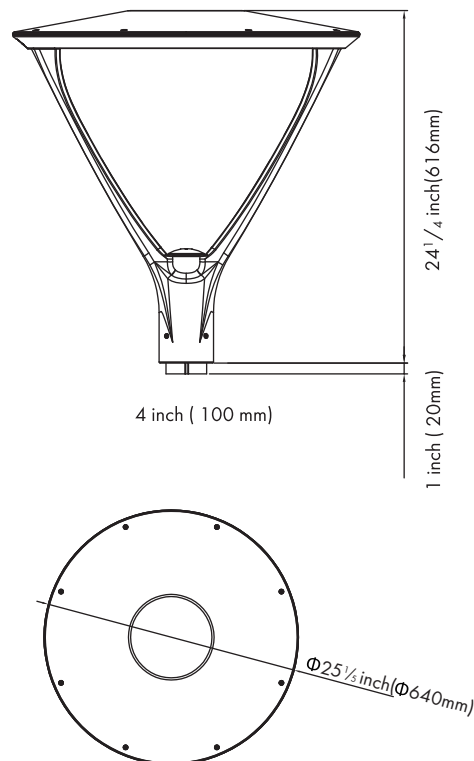

## Features

- Rugged aluminum housing with integral heat sink fins to aid in thermal transfer of the electrical component
- Double arm style
- Top diameter limited to 2-3/8" or 3" for install on poles mount
- 8-20 feet mounting height
- 1-10V dimming driver
- Compatible with motion sensor and photocell

## Dimension

## Product Performance Standard

<b>Size</b>	24 1/4" L x 4"W	<b>Power Factor</b>	≥90%
<b>Weight</b>	25 lb	<b>LED Lifespan</b>	50,000 Hrs
<b>IP Rate</b>	IP65	<b>Dimmable</b>	1 - 10V Dimming
<b>Color Temp</b>	4000K-5000K	<b>THD</b>	<20%
<b>CRI</b>	70	<b>Warranty</b>	5 Years
<b>Input Voltage</b>	120-277V/347-480V	<b>Ambient Operation Temperature</b>	-40C° (-40°F) ~40C°(104°F)