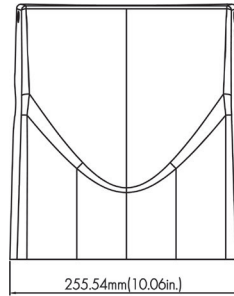

27W & 40W

67W & 80W

Product Performance Standard

Size	7.9in x 8.8in x 7.2in	Power Factor	90%
Weight	Small:4lb Large:7lb	Life Span	50,000 Hrs
IP Rate	IP65	Dimmable	0-10V Dimmable
Color Temp	4000K/5000K	Efficacy	Up to 134 lm/W
CRI	70	Warranty	5 Years
Input Voltage	120-277V	Ambient Operation Temperature	-40C° (-40°F) ~ 40° (104°F)

Ordering Guide

Example: LEDACUWP-45W50K-PC

LEDACUWP Series

LED Adjustable Full Cutoff Wall Pack

Fixture Type:

Project Name:

Location:

Date:

Product Information

		4000K		5000K	
WATTAGE	LUMEN	EFFICACY	LUMEN	EFFICACY	
40W	5200lm	130lm/W	5200lm	130lm/W	
67W	8800lm	131lm/W	8800lm	131lm/W	
80W	10500lm	134lm/W	10500lm	131lm/W	

Dimension

Net Weight:
27W: 3.351lb
40W: 3.968lb