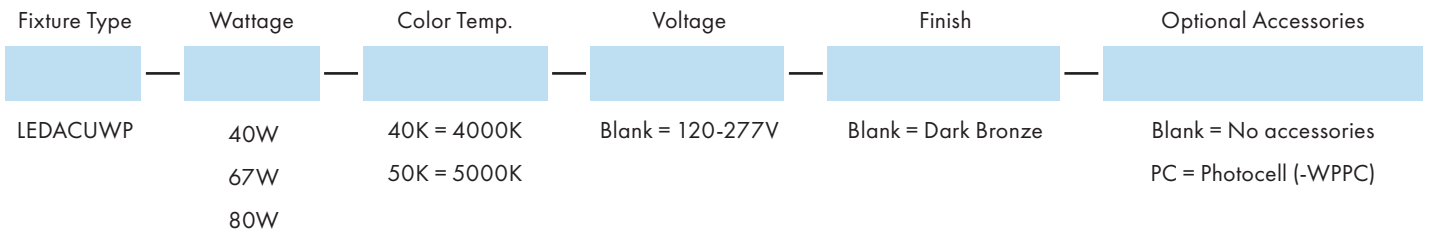

LEDACUWP Series

LED Adjustable Full Cutoff Wall Pack

Fixture Type:
Project Name:
Location:
Date:

Features

- Die-cast aluminum housing with removeable aluminum back box
- Dark bronze powder coat finish
- Polycarbonate optical lens with UV stabilizer
- 0 to 90 degree tilt adjustable to meet the needs of customers with different light angles
- J box or surface mounting
- Estimated 50,000 hour LED lifespan based on IES LM-80 result and TM-21 calculation
- Optional for internal photocell
- Suitable for wet location

27W & 40W

67W & 80W

Product Performance Standard

Size	7.9in x 8.8in x 7.2in	Power Factor	90%
Weight	Small:4lb Large:7lb	Life Span	50,000 Hrs
IP Rate	IP65	Dimmable	0-10V Dimmable
Color Temp	4000K/5000K	Efficacy	Up to 134 lm/W
CRI	70	Warranty	5 Years
Input Voltage	120-277V	Ambient Operation Temperature	-40C° (-40°F) ~ 40° (104°F)

Ordering Guide

Example: LEDACUWP-45W50K-PC

LEDACUWP Series

LED Adjustable Full Cutoff Wall Pack

Fixture Type:

Project Name:

Location:

Date:

Product Information

		4000K		5000K	
WATTAGE	LUMEN	EFFICACY	LUMEN	EFFICACY	
40W	5200lm	130lm/W	5200lm	130lm/W	
67W	8800lm	131lm/W	8800lm	131lm/W	
80W	10500lm	134lm/W	10500lm	131lm/W	

Dimension

Net Weight:
27W: 3.351lb
40W: 3.968lb