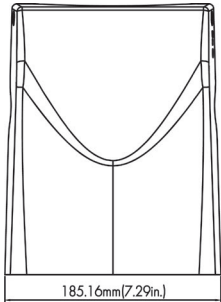

27W & 40W

67W & 80W

Product Performance Standard

Size	7.9in x 8.8in x 7.2in	Power Factor	90%
Weight	Small:4lb Large:7lb	Life Span	50,000 Hrs
IP Rate	IP65	Dimmable	0-10V Dimmable
Color Temp	4000K/5000K	Efficacy	Up to 134 lm/W
CRI	70	Warranty	5 Years
Input Voltage	120-277V	Ambient Operation Temperature	-40C° (-40°F) ~ 40° (104°F)

Ordering Guide

Example: LEDACUWP-45W50K-PC

LEDACUWP Series

LED Adjustable Full Cutoff Wall Pack

Fixture Type:

Project Name:

Location:

Date:

Product Information

		4000K		5000K	
WATTAGE	LUMEN	EFFICACY	LUMEN	EFFICACY	
40W	5200lm	130lm/W	5200lm	130lm/W	
67W	8800lm	131lm/W	8800lm	131lm/W	
80W	10500lm	134lm/W	10500lm	131lm/W	

Dimension

Net Weight:
27W: 3.351lb
40W: 3.968lb