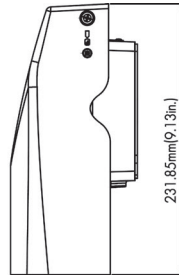

27W & 40W

67W & 80W

Product Performance Standard

Size	7.9in x 8.8in x 7.2in	Power Factor	90%
Weight	Small:4lb Large:7lb	Life Span	50,000 Hrs
IP Rate	IP65	Dimmable	0-10V Dimmable
Color Temp	4000K/5000K	Efficacy	Up to 134 lm/W
CRI	70	Warranty	5 Years
Input Voltage	120-277V	Ambient Operation Temperature	-40C° (-40°F) ~ 40° (104°F)

Ordering Guide

Example: LEDACUWP-45W50K-PC

LEDACUWP Series

LED Adjustable Full Cutoff Wall Pack

Fixture Type:

Project Name:

Location:

Date:

Product Information

		4000K		5000K	
WATTAGE	LUMEN	EFFICACY	LUMEN	EFFICACY	
40W	5200lm	130lm/W	5200lm	130lm/W	
67W	8800lm	131lm/W	8800lm	131lm/W	
80W	10500lm	134lm/W	10500lm	131lm/W	

Dimension

Net Weight:
27W: 3.351lb
40W: 3.968lb